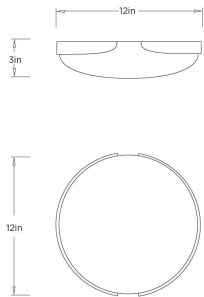

ARTERIOS

ELARA FLUSH MOUNT

DFC34 ELARA FLUSH MOUNT

ARTERIOS

DFC34
White, Alabaster

The Elara Flush Mount transforms the ceiling into a showcase for fine materials. A white bronze frame securely anchors a disc of hand-carved white alabaster, blending rhythmic texture with smooth, organic stone. This pairing offers soft, diffused radiance that brings a sense of quiet luxury to entryways, bedrooms, or hallways.

APPEARANCE

Materials	Alabaster, Chattered Iron
Finishes	White, White Bronze
Finish Will Vary	Yes
Top Coat/Sealant	No

DIMENSIONS

Overall	Dia: 12 in x H: 3 in
Body	Dia: 12 in x H: 3 in
Overall Hanging Height as Sold (in)	3 in - 3 in

CERTIFICATIONS & COMPLIANCY

Certifications	Mexico, United States, Canada
Compliance	UL/ETL

SHIPPING

Product Weight	12.6 lbs
Gross Weight 1	14.8 lbs
Shipping Box 1	W: 11 in x D: 16.2 in x H: 16.2 in

CONTRACT