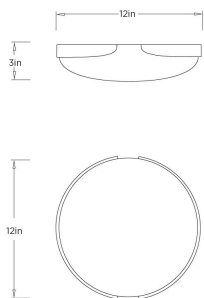

ARTERIOS

ELARA FLUSH MOUNT

DFC34 ELARA FLUSH MOUNT

ARTERIOS

DFC34
White, Alabaster

The Elara Flush Mount transforms the ceiling into a showcase for fine materials. A white bronze frame securely anchors a disc of hand-carved white alabaster, blending rhythmic texture with smooth, organic stone. This pairing offers soft, diffused radiance that brings a sense of quiet luxury to entryways, bedrooms, or hallways.

APPEARANCE

Materials	Alabaster, Chattered Iron
Finishes	White, White Bronze
Finish Will Vary	Yes
Top Coat/Sealant	No

DIMENSIONS

Overall	Dia: 12 in x H: 3 in
Body	Dia: 12 in x H: 3 in
Overall Hanging Height as Sold (in)	3 in

SHIPPING

Product Weight	12.6 lbs
Gross Weight 1	14.8 lbs
Shipping Box 1	W: 11 in x D: 16.2 in x H: 16.2 in

ADDITIONAL INFO

Features	Assembly Required
----------	-------------------

CONTRACT

Contract Suitability	Contract Suitable As Is
----------------------	-------------------------