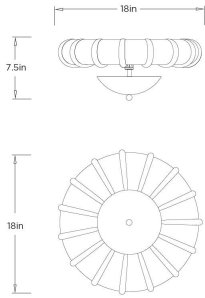

## CAMELLA SMALL FLUSH MOUNT

DFC35 CAMELLA FLUSH MOUNT

ARTERIOS

DFC35  
Ivory, Ricestone Composite

Arranged in a sculptural sunburst formation, the Camella Small Flush Mount features a radiating disc of ivory ricestone composite with softly carved, petal-like curves. Light washes across the textured surface, creating dimension and a warm halo around the antique brass center. Finished with a signature spherical finial, this flush mount brings artisanal elegance and quiet drama overhead.

### DIMENSIONS

Overall	Dia: 18 in x H: 8 in
Body	Dia: 18 in x H: 7.5 in
Globe	Dia: 8 in x H: 2.5 in
Overall Hanging Height as Sold (in)	7.5 in - 7.5 in

### SHIPPING

Product Weight	41.9 lbs
Gross Weight 1	49.6 lbs
Shipping Box 1	W: 12.5 in x D: 21.5 in x H: 21.5 in