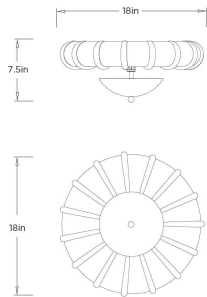

ARTERIOS

CAMELLA SMALL FLUSH MOUNT

DFC35 CAMELLA FLUSH MOUNT

ARTERIOS

DFC35
Ivory, Ricestone Composite

Arranged in a sculptural sunburst formation, the Camella Small Flush Mount features a radiating disc of ivory ricestone composite with softly carved, petal-like curves. Light washes across the textured surface, creating dimension and a warm halo around the antique brass center. Finished with a signature spherical finial, this flush mount brings artisanal elegance and quiet drama overhead.

APPEARANCE

Materials	Ricestone Composite, Iron
Finishes	Ivory, Antique Brass
Finish Will Vary	Yes
Top Coat/Sealant	No

DIMENSIONS

Overall	Dia: 18 in x H: 8 in
Body	Dia: 18 in x H: 7.5 in
Globe	Dia: 8 in x H: 2.5 in
Overall Hanging Height as Sold (in)	7.5 in

SHIPPING

Product Weight	41.9 lbs
Gross Weight 1	49.6 lbs
Shipping Box 1	W: 12.5 in x D: 21.5 in x H: 21.5 in

ADDITIONAL INFO

Features	Assembly Required
----------	-------------------

CONTRACT

Contract Suitability	Contract Suitable As Is
----------------------	-------------------------