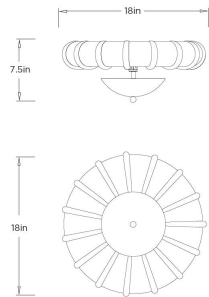

## CAMELLA SMALL FLUSH MOUNT

DFC36 CAMELLA FLUSH MOUNT

ARTERIOS

DFC36

Ivory, Ricestone Composite

Composed in a layered, sunburst-inspired silhouette, the Camella Small Flush Mount showcases sculpted ivory ricestone composite shaped into softly rounded ridges. The form gently reflects light across its curved surface, while an English bronze bowl and finial introduce depth and contrast at the center. Sculptural yet refined, this flush mount offers a warm, dimensional glow with elevated presence.

### DIMENSIONS

Overall	Dia: 18 in x H: 7.5 in
Body	Dia: 18 in x H: 7.5 in
Globe	Dia: 8 in x H: 2.5 in
Overall Hanging Height as Sold (in)	7.5 in

### SHIPPING

Product Weight	41.9 lbs
Gross Weight 1	49.6 lbs
Shipping Box 1	W: 12.5 in x D: 21.5 in x H: 21.5 in