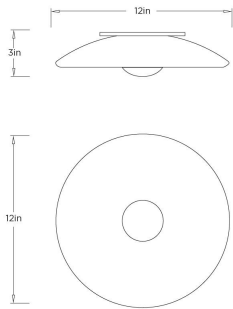

ARTERIOS

STELLA FLUSH MOUNT

DFC37 STELLA FLUSH MOUNT

ARTERIOS