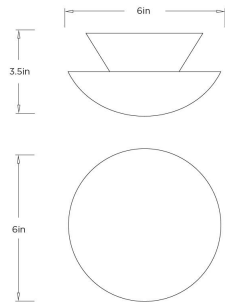

ARTERIOS

FLORKO MINI FLUSH MOUNT

DFC38
Gold Leaf, Iron

Out of this world and elegantly compact, the Florko Mini Flush Mount captures the celestial essence of its larger counterpart. This design features gold-leafed iron curved discs that float effortlessly beneath a space-like dome. The layered structure creates a soft, radiant glow, evoking a sense of cosmic luxury with depth, dimension, and understated drama.

APPEARANCE

Materials	Iron
Finishes	Gold Leaf
Finish Will Vary	Yes
Top Coat/Sealant	No

DIMENSIONS

Overall	Dia: 6 in x H: 3 in
Body	Dia: 6 in x H: 2 in
Canopy	Dia: 4.5 in x H: 1.5 in
Overall Hanging Height as Sold (in)	3.5 in - 3.5 in

CERTIFICATIONS & COMPLIANCY

Certifications	Mexico, United States, Canada
Compliance	UL/ETL

SHIPPING

Product Weight	1.12 lbs
Gross Weight 1	1.62 lbs
Shipping Box 1	W: 9 in x D: 6.5 in x H: 8 in

CONTRACT

Contract Suitability	Contract Suitable As Is
----------------------	-------------------------