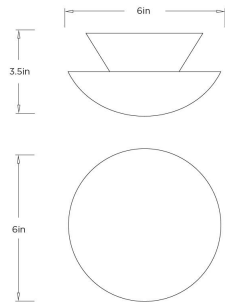

ARTERIOS

FLORKO MINI FLUSH MOUNT

DFC38 FLORKO FLUSH MOUNT

ARTERIOS

DFC38
Gold Leaf, Iron

Out of this world and elegantly compact, the Florko Mini Flush Mount captures the celestial essence of its larger counterpart. This design features gold-leafed iron curved discs that float effortlessly beneath a space-like dome. The layered structure creates a soft, radiant glow, evoking a sense of cosmic luxury with depth, dimension, and understated drama.

APPEARANCE

Materials	Iron
Finishes	Gold Leaf
Finish Will Vary	Yes
Top Coat/Sealant	No

DIMENSIONS

Overall	Dia: 6 in x H: 3 in
Body	Dia: 6 in x H: 2 in
Canopy	Dia: 4.5 in x H: 1.5 in
Overall Hanging Height as Sold (in)	3.5 in

SHIPPING

Product Weight	1.12 lbs
Gross Weight 1	1.62 lbs
Shipping Box 1	W: 9 in x D: 6.5 in x H: 8 in

ADDITIONAL INFO

Features	Assembly Required
----------	-------------------

CONTRACT

Contract Suitability	Contract Suitable As Is
----------------------	-------------------------