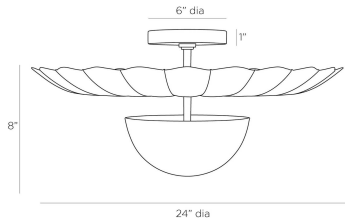

ARTERIOS

TERESA FLUSH MOUNT

DFI01
Antique Brass, Brass

Playfully conceived to resemble a lily pad, the Teresa flush mount is cast entirely in antique brass with a domed body that emits light upwards to the reflector, forged with seams to look like petals.

APPEARANCE

Materials	Brass
Finishes	Antique Brass
Finish Will Vary	No
Top Coat/Sealant	Yes

DIMENSIONS

Overall	Dia: 24.0 in x H: 12 in
Body	H: 8 in
Canopy	Dia: 6.0 in x H: 1 in

WIRING

Wire Rating	Indoor Only
Cord	1.5 FT, Clear/Silver, SVT
Socket	2, Type A - E26
Suggested Bulb Type	G16.5
Maximum Wattage	25.0
Voltage	110-120 V

CERTIFICATIONS & COMPLIANCY

Certifications	Middle East, European Union, United Kingdom, Australia, Mexico, United States, Canada
Compliance	RoHS, UL/ETL, CB

SHIPPING

Product Weight	7.0 lbs
Gross Weight 1	12.98 lbs
Shipping Box 1	W: 16.5 in x D: 26.5 in x H: 26.25 in