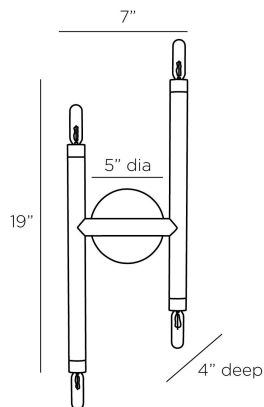

ARTERIO RS

BALLARD FLUSH MOUNT

DFI03
Antique Brass, Iron

The staggered bars of our sleek Ballard add an industrial charm offset with a two-tone finish. Crafted of antique brass-plated iron with bronze accents, its intriguing form recalls the linear spacing between bricks. This clever tubular design can also be mounted as a sconce. Certified for damp locations and intended for interior use.

APPEARANCE

Materials	Iron, Iron
Finishes	Antique Brass, Bronze
Finish Will Vary	No
Top Coat/Sealant	Yes

DIMENSIONS

Overall	W: 7 in x D: 4 in x H: 19 in
Canopy	Dia: 5.0 in x H: 1 in

WIRING

Wire Rating	Damp
Cord	10 FT, Clear/Silver, SPT-2
Socket	4, Type B - E12
Suggested Bulb Type	T6
Maximum Wattage	40.0
Voltage	110-120 V

CERTIFICATIONS & COMPLIANCY

Certifications	Mexico, United States, Canada
Compliance	RoHS, UL/ETL

SHIPPING

Product Weight	4.0 lbs
Gross Weight 1	11.0 lbs
Shipping Box 1	W: 16.0 in x D: 20.0 in x H: 17.0 in