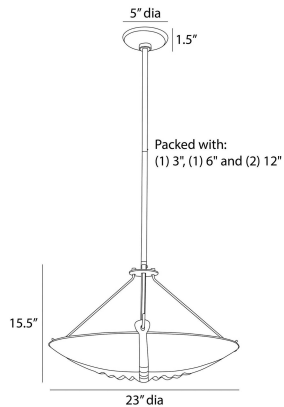

ARTERIOS

KARLSEN SEMI-FLUSH

DFI08
Frosted, Glass

Skeletal structure informs a fixture of antique brass-plated iron. Each arm connects to suspend a frosted glass disc, providing a wash of light across the ceiling. The semi-flush fixture is suspended from an antique brass-plated iron pipe and holds a trio of candelabra bulbs. Certified for damp locations and intended for interior use. Finish will vary.

APPEARANCE

Materials	Glass, Iron
Finishes	Frosted, Antique Brass
Finish Will Vary	Yes
Top Coat/Sealant	Yes

DIMENSIONS

Overall	Dia: 23.0 in x H: 15.5 in
Canopy	Dia: 5.0 in x H: 1.5 in
Pendant	Dia: 23.0 in x H: 11.5 in
Overall Hanging Height as Sold (in)	48.5 in - 15.5 in

WIRING

Wire Rating	Damp
Cord	10 FT, Black, SVT
Socket	3, Type B - E12
Suggested Bulb Type	B10
Maximum Wattage	25.0
Voltage	110-120 V

CERTIFICATIONS & COMPLIANCY

Certifications	Middle East, European Union, United Kingdom, Mexico, United States, Canada
Compliance	UL/ETL, CB

SHIPPING

Product Weight	11.7 lbs
Gross Weight 1	19.8 lbs
Shipping Box 1	W: 14.17 in x D: 22.5 in x H: 22.5 in

CONTRACT

Contract Suitability	Contract Suitable As Is
----------------------	-------------------------