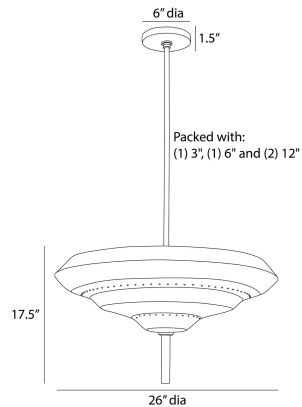

ARTERIO RS

ISTANBUL SEMI-FLUSH

DFI09
Antique Brass, Iron

Based on a ceremonial plate, the burnished form of Istanbul is pierced by a textured column of smoke-luster glass to add extra intrigue to its eye-catching design. Hand-formed of antique brass-plated iron, this exotic fixture is finished with pierced details to allow illumination to shine through. Certified for damp locations and intended for interior use. Finish will vary.

APPEARANCE

Materials	Iron, Glass
Finishes	Antique Brass, Smoke Luster
Finish Will Vary	Yes
Top Coat/Sealant	Yes

DIMENSIONS

Overall	Dia: 26.0 in x H: 17.5 in
Canopy	Dia: 6.0 in x H: 1.5 in
Pendant	Dia: 26.0 in x H: 13 in
Overall Hanging Height as Sold (in)	50.5 in - 17.5 in

WIRING

Wire Rating	Damp
Cord	10 FT, Clear/Silver, SVT
Socket	2, Type A - E26
Suggested Bulb Type	A19
Maximum Wattage	40.0
Voltage	110-120 V

CERTIFICATIONS & COMPLIANCY

Certifications	Middle East, European Union, United Kingdom, Mexico, United States, Canada
Compliance	RoHS, UL/ETL, CB

SHIPPING

Product Weight	16.87 lbs
Gross Weight 1	31.9 lbs
Shipping Box 1	W: 17.5 in x D: 30.5 in x H: 30.5 in

CONTRACT

Contract Suitability	Contract Suitable As Is
----------------------	-------------------------