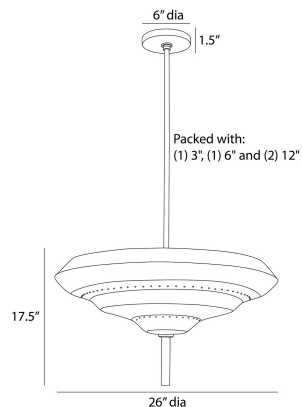

ARTERIO RS

ISTANBUL SEMI-FLUSH

DFI09
Antique Brass, Iron

Based on a ceremonial plate, the burnished form of Istanbul is pierced by a textured column of smoke-luster glass to add extra intrigue to its eye-catching design. Hand-formed of antique brass-plated iron, this exotic fixture is finished with pierced details to allow illumination to shine through. Certified for damp locations and intended for interior use. Finish will vary.

APPEARANCE

Materials	Iron, Glass
Finishes	Antique Brass, Smoke Luster
Finish Will Vary	Yes
Top Coat/Sealant	Yes

DIMENSIONS

Overall	Dia: 26.0 in x H: 17.5 in
Canopy	Dia: 6.0 in x H: 1.5 in
Pendant	Dia: 26.0 in x H: 13 in
Overall Hanging Height as Sold (in)	50.5 in - 17.5 in

WIRING

Wire Rating	Damp
Cord	10 FT, Clear/Silver, SVT
Socket	2, Type A - E26
Suggested Bulb Type	A19
Maximum Wattage	40.0
Voltage	110-120 V

CERTIFICATIONS & COMPLIANCY

Certifications	Middle East, European Union, United Kingdom, Mexico, United States, Canada
Compliance	RoHS, UL/ETL, CB

SHIPPING

Product Weight	16.87 lbs
Gross Weight 1	31.9 lbs
Shipping Box 1	W: 17.5 in x D: 30.5 in x H: 30.5 in

CONTRACT

Contract Suitability	Contract Suitable As Is
----------------------	-------------------------