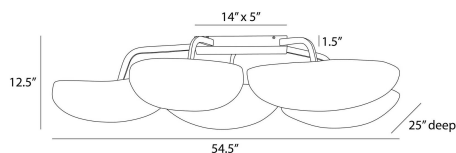

ARTERIO RS

THEO FLUSH MOUNT

DFI10
Gold Leaf, Iron

With five sculptural pod-shaped shades, the Theo flush mount is a bold accent in any space. In our gold-leafed iron finish, this fixture is organic and opulent with inverted shades that illuminate the room with a warm, upward glow. Finish will vary.

APPEARANCE

Materials	Iron
Finishes	Gold Leaf
Finish Will Vary	Yes
Top Coat/Sealant	Yes

DIMENSIONS

Overall	W: 54.5 in x D: 25 in x H: 12.5 in
Canopy	W: 14 in x D: 5 in x H: 1.5 in
Chandelier	W: 54.5 in x D: 25 in x H: 7 in

SHIPPING

Shipping Requirements	Truck Ship
Product Weight	25.4 lbs
Gross Weight 1	51.7 lbs
Shipping Box 1	W: 14.96 in x D: 35.43 in x H: 52.76 in

CONTRACT

Contract Suitability	Contract Suitable As Is
----------------------	-------------------------