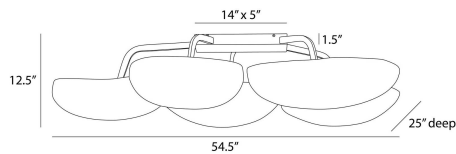

ARTERIO RS

THEO FLUSH MOUNT

DFI10
Gold Leaf, Iron

With five sculptural pod-shaped shades, the Theo flush mount is a bold accent in any space. In our gold-leafed iron finish, this fixture is organic and opulent with inverted shades that illuminate the room with a warm, upward glow. Finish will vary.

APPEARANCE

Materials	Iron
Finishes	Gold Leaf
Finish Will Vary	Yes
Top Coat/Sealant	Yes

DIMENSIONS

Overall	W: 54.5 in x D: 25 in x H: 12.5 in
Canopy	W: 14 in x D: 5 in x H: 1.5 in
Chandelier	W: 54.5 in x D: 25 in x H: 7 in

SHIPPING

Shipping Requirements	Truck Ship
Product Weight	25.4 lbs
Gross Weight 1	51.7 lbs
Shipping Box 1	W: 14.96 in x D: 35.43 in x H: 52.76 in

CONTRACT

Contract Suitability	Contract Suitable As Is
----------------------	-------------------------