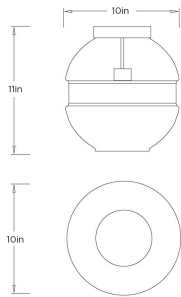

ARTERIOS

GARRISON SMALL FLUSH MOUNT

DFI12 GARRISON FLUSH MOUNT

ARTERIOS

DFI12
Clear, Glass

Resembling a luminous orb cinched by a tailored metallic cuff, the Garrison Small Flush Mount brings a refined, sculptural presence to the ceiling. This striking fixture features a molded clear glass sphere elegantly bisected by a substantial antique brass belt, creating a sophisticated interplay of transparency and solid metal.

APPEARANCE

Materials	Glass, Brass
Finishes	Clear, Antique Brass
Finish Will Vary	No
Top Coat/Sealant	No

DIMENSIONS

Overall	Dia: 11 in x H: 11 in
Body	Dia: 10 in x H: 9.5 in
Canopy	Dia: 5 in x H: 1.5 in
Overall Hanging Height as Sold (in)	11 in - 11 in

WIRING

Wire Rating	Damp
Cord	1.5 FT, Clear/Silver, SPT-2
Socket	1, Type A - E26
Suggested Bulb Type	ST18
Maximum Wattage	60
Voltage	110-120 V

CERTIFICATIONS & COMPLIANCY

Certifications	Middle East, European Union, United Kingdom, Mexico, United States, Canada
Compliance	UL/ETL, CB

SHIPPING

Product Weight	4.982 lbs
Gross Weight 1	9.921 lbs
Shipping Box 1	W: 14.5 in x D: 14 in x H: 14 in

CONTRACT

Contract Suitability	Contract Suitable As Is
----------------------	-------------------------