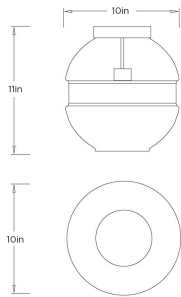

ARTERIOS

GARRISON SMALL FLUSH MOUNT

DFI12 GARRISON FLUSH MOUNT

ARTERIOS

DFI12
Clear, Glass

Resembling a luminous orb cinched by a tailored metallic cuff, the Garrison Small Flush Mount brings a refined, sculptural presence to the ceiling. This striking fixture features a molded clear glass sphere elegantly bisected by a substantial antique brass belt, creating a sophisticated interplay of transparency and solid metal.

APPEARANCE

Materials	Glass, Brass
Finishes	Clear, Antique Brass
Finish Will Vary	No
Top Coat/Sealant	No

DIMENSIONS

Overall	Dia: 11 in x H: 11 in
Body	Dia: 10 in x H: 9.5 in
Canopy	Dia: 5 in x H: 1.5 in
Overall Hanging Height as Sold (in)	11 in

WIRING

Wire Rating	Damp
Cord	1.5 FT, Clear/Silver, SPT-2
Socket	1, Type A - E26
Suggested Bulb Type	ST18
Maximum Wattage	60
Voltage	110-120 V

SHIPPING

Product Weight	4.982 lbs
Gross Weight 1	9.921 lbs
Shipping Box 1	W: 14.5 in x D: 14 in x H: 14 in

ADDITIONAL INFO

Features	Assembly Required

CONTRACT

Contract Suitability	Contract Suitable As Is