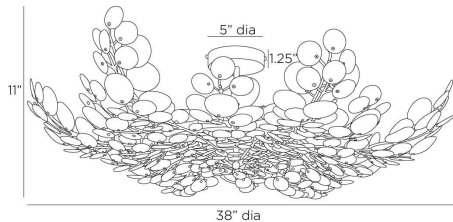

ARTERIO RS

BILAL FLUSH MOUNT

DFS01
Eucalyptus Stain, Coconut

The lush allure of tropical foliage informs the Bilal. From afar, this botanically inspired fixture resembles metal but is cleverly made of coconut shell in a rich eucalyptus hue inspired by succulent plants. A stylish companion to our Bilal chandelier, it is suspended from an antique brass iron canopy. Finish will vary.

APPEARANCE

Materials	Coconut, Iron
Finishes	Eucalyptus Stain, Antique Brass
Finish Will Vary	Yes
Top Coat/Sealant	No

DIMENSIONS

Overall	Dia: 38.0 in x H: 11 in
Body	Dia: 38.0 in x H: 9.5 in
Canopy	Dia: 5.0 in x H: 1.25 in