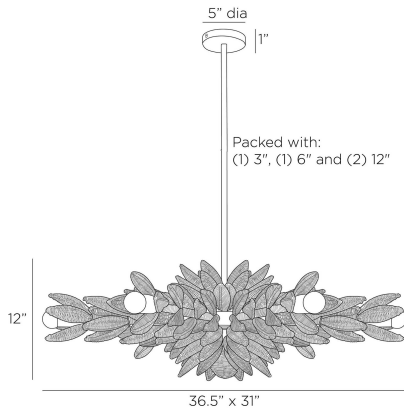

ARTERIOS

KASAI SEMI-FLUSH

DFS03
Natural, Rattan

Intricate botanical growth patterns are captured in the hand-woven leaves of a natural rattan fixture. Each is woven separately, assuring the layered design is as impactful from the sides as it is from its center adorned with a rattan orb. Suspended from an antique brass iron canopy, this style was designed to project light to every corner of the room. Finish will vary.

APPEARANCE

Materials	Rattan, Iron
Finishes	Natural, Antique Brass
Finish Will Vary	Yes
Top Coat/Sealant	No

DIMENSIONS

Overall	W: 36.5 in x D: 31 in x H: 24 in
Canopy	Dia: 5.0 in x H: 1 in
Chandelier	W: 36.5 in x D: 31 in x H: 12 in
Overall Hanging Height as Sold (in)	42.5 in - 15.5 in

WIRING

Wire Rating	Indoor Only
Cord	10 FT, Clear/Silver, SVT
Socket	6, Type A - E26
Suggested Bulb Type	G16.5
Maximum Wattage	60.0
Voltage	110-120 V

CERTIFICATIONS & COMPLIANCY

Certifications	Middle East, European Union, United Kingdom, Mexico, United States, Canada
Compliance	RoHS, UL/ETL, CB

SHIPPING

Product Weight	13.23 lbs
Gross Weight 1	26.46 lbs
Shipping Box 1	W: 17.32 in x D: 36.61 in x H: 37.8 in

CONTRACT

Contract Suitability	Contract Suitable As Is
----------------------	-------------------------