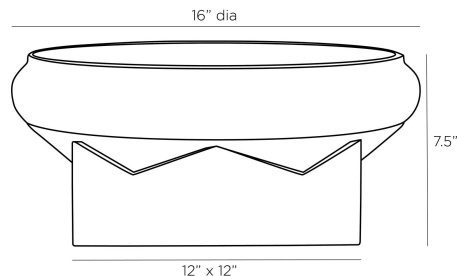

ARTERIOS

JARVIE CENTERPIECE

Jay Jeffers

DJ2061
Amber, Glass

This beautiful amber glass centerpiece rests on an umber stained wooden base molded to the shape of the glass. The juxtaposition of materials creates interest for this centerpiece on your table. Finish will vary.

APPEARANCE

Materials	Glass, Glass, Oak Wood
Finishes	Amber, Amber, Umber
Finish Will Vary	Yes
Top Coat/Sealant	Yes

DIMENSIONS

Overall	Dia: 16.0 in x H: 7.5 in
Foot Print	W: 12 in x D: 12 in
Opening	Dia: 16.0 in

SHIPPING

Product Weight	16.0 lbs
Gross Weight 1	22.04 lbs
Shipping Box 1	W: 13.78 in x D: 22.05 in x H: 22.05 in

ADDITIONAL INFO

Features	Water Tight
----------	-------------

CONTRACT

Contract Suitability	Contract Suitable As Is
----------------------	-------------------------