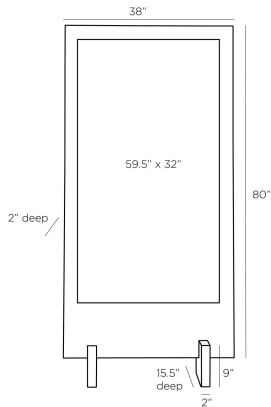

ARTERIOS

BANFI FULL LENGTH MIRROR

Jay Jeffers

DJ2062
Ebony, Oak Veneer

Check yourself! This full length mirror with an ebony oak wood veneer frame is strength in character. Float it in a room on it's stand or hang it on the wall. Security cleat hanging hardware.

APPEARANCE

Materials	Oak Veneer, Oak Veneer, Mirror
Finishes	Ebony, Ebony, Plain
Finish Will Vary	Yes
Top Coat/Sealant	Yes

DIMENSIONS

Overall	W: 38 in x D: 15.5 in x H: 80 in
Actual Mirror	W: 32 in x H: 59.5 in

SHIPPING

Shipping Requirements	Truck Ship
Product Weight	88.18 lbs
Gross Weight 1	268.96 lbs
Shipping Box 1	W: 11.0 in x D: 39.0 in x H: 47.0 in

ADDITIONAL INFO

Hanger Position	Vertical Only
-----------------	---------------