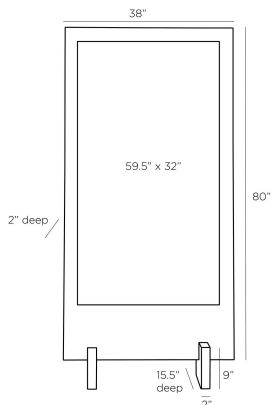

ARTERIOS

BANFI FULL LENGTH MIRROR

Jay Jeffers

DJ2062

Ebony, Oak Veneer

Check yourself! This full length mirror with an ebony oak wood veneer frame is strength in character. Float it in a room on it's stand or hang it on the wall. Security cleat hanging hardware.

APPEARANCE

Materials	Oak Veneer, Oak Veneer, Mirror
Finishes	Ebony, Ebony, Plain
Finish Will Vary	Yes
Top Coat/Sealant	Yes

DIMENSIONS

Overall	W: 38 in x D: 15.5 in x H: 80 in
Actual Mirror	W: 32 in x H: 59.5 in

SHIPPING

Shipping Requirements	Truck Ship
Product Weight	88.18 lbs
Gross Weight 1	268.96 lbs
Shipping Box 1	W: 11.0 in x D: 39.0 in x H: 47.0 in

ADDITIONAL INFO

Hanger Position	Vertical Only
-----------------	---------------