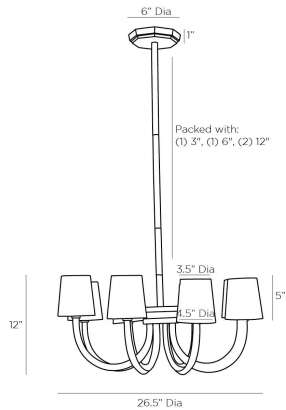

ARTERIOS

GAETANO CHANDELIER

Jay Jeffers

DJ42000
Vintage Brass, Brass

This simple chandelier has a big personality. The eight vintagenbrass arms are perfectly turned creating a symmetrical shape. Tapered off-white microfiber shades are included and add some warmth. We love it over a dining table but imagine 2 of these over a kitchen island! Finish will vary. Additional pipe available (PIPE-503). Certified for damp locations and intended for interior use.

APPEARANCE

Materials	Brass, Brass, Microfiber, Iron, Iron
Finishes	Vintage Brass, Vintage Brass, Off-White, Vintage Brass, Vintage Brass
Finish Will Vary	No
Top Coat/Sealant	Yes

DIMENSIONS

Overall	Dia: 26.5 in x H: 16 in
Canopy	Dia: 6 in x H: 1 in
Chandelier	Dia: 26.5 in x H: 12 in
Overall Hanging Height as Sold (in)	16 in - 46 in

WIRING

Wire Rating	Damp
Cord	10 FT, Black, SVT
Socket	8, Type B - E12
Suggested Bulb Type	B10
Maximum Wattage	25.0
Voltage	110-120 V

CERTIFICATIONS & COMPLIANCY

Certifications	Mexico, United States, Canada
Compliance	RoHS, UL/ETL

SHIPPING

Product Weight	15.5 lbs
Gross Weight 1	20.0 lbs
Gross Weight 2	4.0 lbs
Shipping Box 1	W: 28.5 in x D: 28.5 in x H: 16.5 in
Shipping Box 2	W: 18.9 in x D: 10.62 in x H: 6.3 in

CONTRACT

Contract Suitability	Contract Suitable As Is

SLOPE CEILING COMPATIBILITY

Sloped Ceiling Compatible	No, is not compatible

ADDITIONAL PARTS AVAILABLE

PIPE-503	(1) 3", (1) 6", (1) 12"

REPLACEMENT PARTS

CANOPY-578