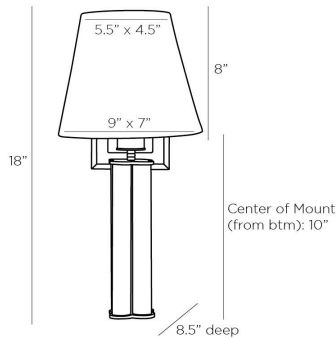

ARTERIOS

ECKART WALL SCONCE

Jay Jeffers

DJ49002-628
Pewter, Iron

There is strength in simplicity. The clear glass rods are capped in pewter with a matching pewter shade. This sexy sconce is perfect for any bathroom or hallway. A piece of jewelry for your walls. Certified for damp locations and intended for interior use.

APPEARANCE

Materials	Iron, Iron, Glass, Linen, Cotton, Iron
Finishes	Pewter, Pewter, Clear, Off-White, Off-White, Pewter
Finish Will Vary	No
Top Coat/Sealant	Yes

DIMENSIONS

Overall	W: 9 in x D: 8.5 in x H: 18 in
Backplate	W: 5 in x D: 1 in x H: 6 in
Shade Top	W: 5.5 in x D: 4.5 in
Shade Side	H: 8 in
Shade Bottom	W: 9 in x D: 7 in
Wall Sconce Hanging Orientation	Horizontal and Vertical
Center of Mount from Bottom	H: 10 in
Mount	W: 4.5 in x H: 5.5 in

SHIPPING

Product Weight	5.5 lbs
Gross Weight 1	8.3 lbs
Gross Weight 2	5.0 lbs
Shipping Box 1	W: 14.6 in x D: 18.1 in x H: 9.4 in
Shipping Box 2	W: 9.0 in x D: 11.0 in x H: 10.0 in

CONTRACT

Contract Suitability	Contract Suitable As Is
----------------------	-------------------------