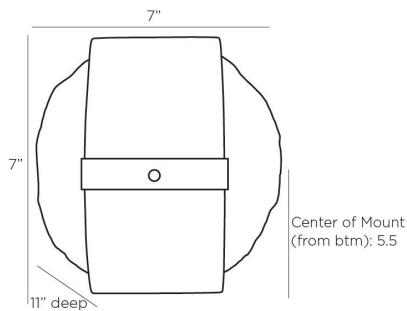

ARTERIO RS

PIETRO WALL SCONCE

Jay Jeffers

DJ49006
English Bronze, Steel

This versatile sconce can be installed vertical or horizontal, illuminating from the sides or up and down. The molded clear glass creates interest on 2 sides of the english bronze steel frame. Finish will vary. Certified for damp locations and intended for interior use.

APPEARANCE

Materials	Steel, Steel, Glass, Steel
Finishes	English Bronze, English Bronze, Clear, English Bronze
Finish Will Vary	Yes
Top Coat/Sealant	Yes

DIMENSIONS

Overall	W: 7 in x D: 11 in x H: 7 in
Backplate	D: 1 in x Dia: 6.0 in
Wall Sconce Hanging Orientation	Horizontal and Vertical
Center of Mount from Bottom	H: 5.5 in
Mount	Dia: 5.5 in