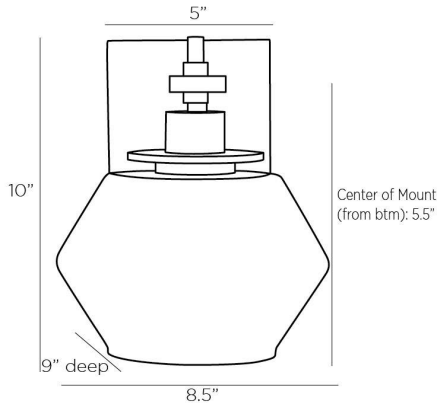

# ARTERIO RS

## HOLM WALL SCONCE

Jay Jeffers

DJ49007  
Pewter, Steel

The sconce houses 2 separate layers of glass; the clear ribbed interior glass mixed with the blue smoke outer glass create beautiful diffused light. The ribbed pewter backplate adds a bit of extra style to this fixture, perfect for a bathroom or above bedside tables. Certified for damp locations and intended for interior use.

### DIMENSIONS

Overall	W: 8.5 in x D: 9 in x H: 10 in
Backplate	W: 5 in x D: 1 in x H: 8 in
Wall Sconce Hanging Orientation	Horizontal and Vertical
Center of Mount from Bottom	H: 5.5 in