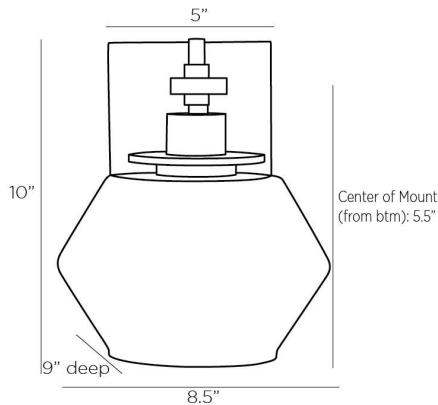

ARTERIO RS

HOLM WALL SCONCE

Jay Jeffers

DJ49007
Pewter, Steel

The sconce houses 2 separate layers of glass; the clear ribbed interior glass mixed with the blue smoke outer glass create beautiful diffused light. The ribbed pewter backplate adds a bit of extra style to this fixture, perfect for a bathroom or above bedside tables. Certified for damp locations and intended for interior use.

APPEARANCE

Materials	Steel, Steel, Glass, Glass, Steel
Finishes	Pewter, Pewter, Blue Smoke, Clear, Pewter
Finish Will Vary	No
Top Coat/Sealant	Yes

DIMENSIONS

Overall	W: 8.5 in x D: 9 in x H: 10 in
Backplate	W: 5 in x D: 1 in x H: 8 in
Wall Sconce Hanging Orientation	Horizontal and Vertical
Center of Mount from Bottom	H: 5.5 in

WIRING

Wire Rating	Damp
Cord	1 FT, Black/White, SVT
Socket	1, Type A - E26
Suggested Bulb Type	B8
Maximum Wattage	60.0
Voltage	110-120 V

CERTIFICATIONS & COMPLIANCY

Certifications	Middle East, European Union, United Kingdom, Australia, Mexico, United States, Canada
Compliance	RoHS, UL/ETL, CB

SHIPPING

Product Weight	7.5 lbs
Gross Weight 1	9.0 lbs
Shipping Box 1	W: 11.0 in x D: 11.0 in x H: 14.75 in

CONTRACT

Contract Suitability	Contract Suitable As Is
----------------------	-------------------------