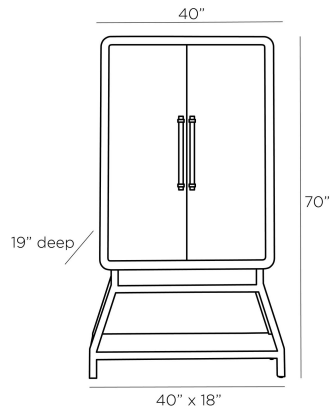

ARTERIOS

CANTU COCKTAIL CABINET

Jay Jeffers

DJ5015
Ebony, Oak Veneer

This ebony stained oak cabinet is a nod to Italian 20th century design. The tall cabinet rests on tapered legs. The below is the perfect spot for accessories and stack of books. The interior lends itself to extra storage or create your own custom bar inside to surprise your guests! Finish will vary.

APPEARANCE

Materials	Oak Veneer, Oak Veneer, Glass, Brass
Finishes	Ebony, Ebony, Clear, Antique Brass
Finish Will Vary	Yes
Top Coat/Sealant	Yes

DIMENSIONS

Overall	W: 40 in x D: 19 in x H: 70 in
Foot Print	W: 40 in x D: 18 in
Door	W: 18 in x H: 48 in
Drawer Interior	W: 26.5 in x D: 13.5 in x H: 2 in
Shelf	W: 34.5 in x D: 13.5 in
Diagonal Dimensions	W: 72 in

SHIPPING

Shipping Requirements	Special Handling Required
Product Weight	175.0 lbs
Gross Weight 1	190.0 lbs
Shipping Box 1	W: 73.62 in x D: 24.21 in x H: 43.9 in

CONTRACT

Contract Suitability	Contract Suitable As Is
----------------------	-------------------------