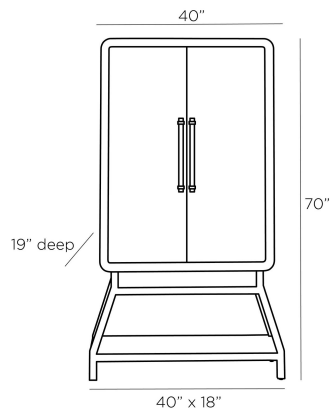

## CANTU COCKTAIL CABINET

Jay Jeffers

DJ5015  
Ebony, Oak Veneer

This ebony stained oak cabinet is a nod to Italian 20th century design. The tall cabinet rests on tapered legs. The below is the perfect spot for accessories and stack of books. The interior lends itself to extra storage or create your own custom bar inside to surprise your guests! Finish will vary.

### DIMENSIONS

Overall	W: 40 in x D: 19 in x H: 70 in
Foot Print	W: 40 in x D: 18 in
Door	W: 18 in x H: 48 in
Drawer Interior	W: 26.5 in x D: 13.5 in x H: 2 in
Shelf	W: 34.5 in x D: 13.5 in
Diagonal Dimensions	W: 72 in