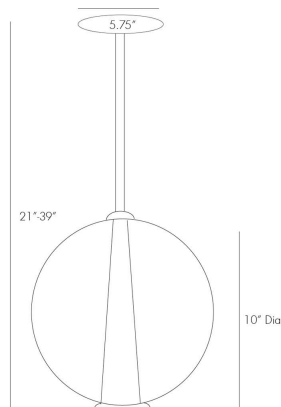

ARTERIO RS

CAVIAR ADJUSTABLE MEDIUM

Laura Kirar

DK49911
Clear, Glass

Laura Kirar hit a grand slam when she designed the Caviar lighting collection. This is the medium sized 1 light polished nickel pendant with clear glass globe.

APPEARANCE

Materials	Glass, Steel, Steel
Finishes	Clear, Polished Nickel, Polished Nickel
Finish Will Vary	No
Top Coat/Sealant	Yes

DIMENSIONS

Overall	Dia: 10.0 in x H: 21 in
Canopy	Dia: 5.75 in x H: 1.5 in
Pendant	Dia: 10.0 in
Overall Hanging Height as Sold (in)	21 in - 39 in

WIRING

Wire Rating	Indoor Only
Cord	4 FT, Clear/Silver, SPT-2
Socket	1, Type B=-E12 Other
Suggested Bulb Type	B8
Maximum Wattage	40.0
Voltage	110-120 V

CERTIFICATIONS & COMPLIANCY

Certifications	Middle East, European Union, United Kingdom, Mexico, United States, Canada
Compliance	RoHS, UL/ETL, CB

SHIPPING

Product Weight	4.0 lbs
Gross Weight 1	5.0 lbs
Shipping Box 1	W: 13.0 in x D: 15.0 in x H: 13.0 in

ADDITIONAL INFO

Features	Assembly Required
----------	-------------------

CONTRACT

Contract Suitability	Contract Suitable As Is
----------------------	-------------------------