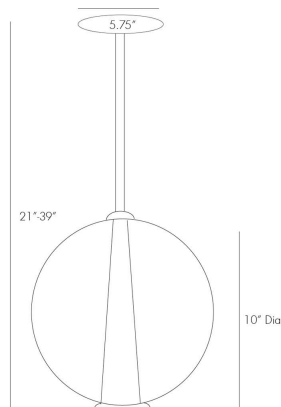

ARTERIO RS

CAVIAR ADJUSTABLE MEDIUM

Laura Kirar

DK49911
Clear, Glass

Laura Kirar hit a grand slam when she designed the Caviar lighting collection. This is the medium sized 1 light polished nickel pendant with clear glass globe.

APPEARANCE

Materials	Glass, Steel, Steel
Finishes	Clear, Polished Nickel, Polished Nickel
Finish Will Vary	No
Top Coat/Sealant	Yes

DIMENSIONS

Overall	Dia: 10.0 in x H: 21 in
Canopy	Dia: 5.75 in x H: 1.5 in
Pendant	Dia: 10.0 in
Overall Hanging Height as Sold (in)	39 in - 21 in

WIRING

Wire Rating	Indoor Only
Cord	4 FT, Clear/Silver, SPT-2
Socket	1, Type B=-E12 Other
Suggested Bulb Type	B8
Maximum Wattage	40.0
Voltage	110-120 V

CERTIFICATIONS & COMPLIANCY

Certifications	Middle East, European Union, United Kingdom, Mexico, United States, Canada
Compliance	RoHS, UL/ETL, CB

SHIPPING

Product Weight	4.0 lbs
Gross Weight 1	5.0 lbs
Shipping Box 1	W: 13.0 in x D: 15.0 in x H: 13.0 in

ADDITIONAL INFO

Features	Assembly Required
----------	-------------------

CONTRACT

Contract Suitability	Contract Suitable As Is
----------------------	-------------------------