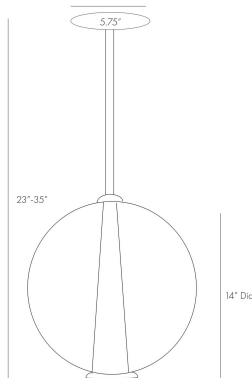

ARTERIOS

CAVIAR ADJUSTABLE LARGE PENDANT

Laura Kirar

DK49913
Clear, Glass

Laura Kirar hit a grand slam when she designed the Caviar lighting collection. This is the largest 1 light polished nickel pendant with clear glass globe.

APPEARANCE

| | |
|------------------|---|
| Materials | Glass, Steel, Steel |
| Finishes | Clear, Polished Nickel, Polished Nickel |
| Finish Will Vary | No |
| Top Coat/Sealant | Yes |

DIMENSIONS

| | |
|-------------------------------------|--------------------------|
| Overall | Dia: 14.0 in x H: 23 in |
| Canopy | Dia: 5.75 in x H: 1.5 in |
| Overall Hanging Height as Sold (in) | 35 in - 23 in |

WIRING

| | |
|---------------------|-----------------------------|
| Wire Rating | Indoor Only |
| Cord | 5.5 FT, Clear/Silver, SPT-2 |
| Socket | 1, Type B=-E12 Other |
| Suggested Bulb Type | B8 |
| Maximum Wattage | 40.0 |
| Voltage | 110-120 V |

| | |
|----------------|--------------------------------------|
| Product Weight | 6.0 lbs |
| Gross Weight 1 | 8.0 lbs |
| Shipping Box 1 | W: 18.0 in x D: 18.0 in x H: 18.0 in |

ADDITIONAL INFO

| | |
|----------|-------------------|
| Features | Assembly Required |
|----------|-------------------|