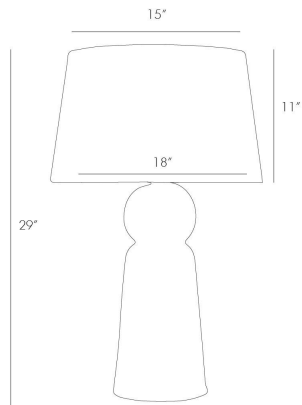

ARTERIOS

TASSEL TABLE LAMP

Laura Kirar

DK49938-757
Ivory, Fiber Blend

Fringe is a fashion favorite, and Laura Kirar has taken it into the home. This ivory "Tassel" lamp has an ivory microfiber shade and is lined in ivory cotton. It also has a top diffuser. 3-way switch.

APPEARANCE

Materials	Fiber Blend, Microfiber, Cotton
Finishes	Ivory, Ivory, Cream
Finish Will Vary	No
Top Coat/Sealant	Yes

DIMENSIONS

Overall	Dia: 18.0 in x H: 29 in
Body	Dia: 7.0 in x H: 18 in
Finial	Dia: 1 in x H: 1 in
Shade Top	Dia: 15.0 in
Shade Side	H: 11 in
Shade Bottom	Dia: 18.0 in
Harp Size	H: 8.5 in

WIRING

Wire Rating	Indoor Only
Cord	8 FT, Clear/Silver, SPT-2
Socket	1, Type A- E26, 3-Way
Suggested Bulb Type	A19
Switch	At Socket, 3-Way Rotary
Maximum Wattage	100.0
Voltage	110-120 V

CERTIFICATIONS & COMPLIANCY

Certifications	Middle East, European Union, United Kingdom, Australia, Mexico, United States, Canada
Compliance	RoHS, UL/ETL, CB

SHIPPING

Product Weight	8.6 lbs
Gross Weight 1	10.35 lbs
Gross Weight 2	4.0 lbs
Shipping Box 1	W: 20.0 in x D: 20.0 in x H: 38.0 in
Shipping Box 2	W: 20.0 in x D: 20.0 in x H: 13.0 in

CONTRACT

Contract Suitability	Contract Suitable As Is
Tilt Test Degrees	10 Degrees