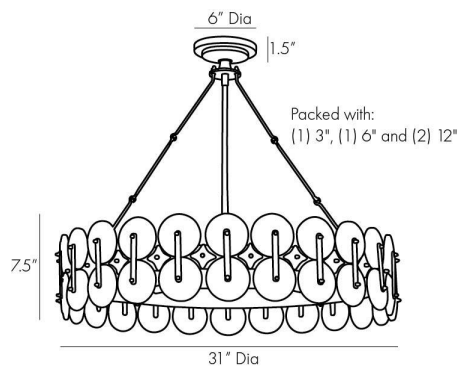

ARTERIO RS

RONDELLE CHANDELIER

Laura Kirar

DK82001
Blackened Iron, Iron

The Rondelle chandelier marries contemporary and industrial design with a slight Deco appeal. This eight-light chandelier fits the bill for essential modern lighting. A blackened iron frame presents a myriad of clear seedy glass discs, each paired with another by an iron spoke. Clear seedy glass diamond-shaped embellishments further accent the frame that is suspended by a unique hook chain—a technical detail that plays up its modern aesthetic. Additional pipe available (PIPE-236). Certified for damp locations and intended for interior use.

APPEARANCE

Materials	Iron, Iron, Glass, Iron, Iron
Finishes	Blackened Iron, Blackened Iron, Clear, Blackened Iron, Blackened Iron
Finish Will Vary	Yes
Top Coat/Sealant	No

DIMENSIONS

Overall	Dia: 31 in x H: 29 in
---------	-----------------------

WIRING

Wire Rating	Damp
Cord	10 FT, Black, SVT
Socket	8, Type B - E12
Suggested Bulb Type	T6
Maximum Wattage	40.0
Voltage	110-120 V

CERTIFICATIONS & COMPLIANCY

Certifications	Middle East, European Union, United Kingdom, Australia, Mexico, United States, Canada
Compliance	RoHS, UL/ETL, CB

SHIPPING

Product Weight	39.25 lbs
Gross Weight 1	55.13 lbs
Shipping Box 1	W: 12.6 in x D: 40.5 in x H: 40.5 in

CONTRACT

Contract Suitability	Contract Suitable As Is
----------------------	-------------------------