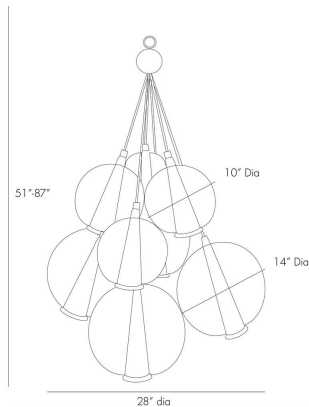

ARTERIOS

CAVIAR ADJUSTABLE LARGE CLUSTER

Laura Kirar

DK89903
Smoke, Glass

This adjustable (58" - 87") eight light cluster of the smoked glass Caviar spheres is finished in brown nickel. Makes for a dramatic light sculpture over a table.

APPEARANCE

Materials	Glass, Steel, Steel
Finishes	Smoke, Brown Nickel, Brown Nickel
Finish Will Vary	No
Top Coat/Sealant	Yes

DIMENSIONS

Overall	Dia: 28.5 in x H: 58 in
Globe Small	Dia: 10.0 in x H: 10 in
Globe Medium	Dia: 14.0 in x H: 14 in
Canopy	Dia: 5.75 in x H: 1.5 in
Chandelier	Dia: 28.5 in x H: 51 in
Overall Hanging Height as Sold (in)	87 in - 58 in

WIRING

Wire Rating	Indoor Only
Cord	5 FT, Black, SVT
Socket	8, Type B--E12 Other
Suggested Bulb Type	B8
Maximum Wattage	40.0
Voltage	110-120 V

CERTIFICATIONS & COMPLIANCY

Certifications	Middle East, European Union, United Kingdom, Australia, Mexico, United States, Canada
Compliance	RoHS, UL/ETL, CB

SHIPPING

Product Weight	30.0 lbs
Gross Weight 1	52.6 lbs
Shipping Box 1	W: 33 in x D: 33 in x H: 29 in

ADDITIONAL INFO

Features	Assembly Required
----------	-------------------

CONTRACT

Contract Suitability	Contract Suitable As Is
----------------------	-------------------------