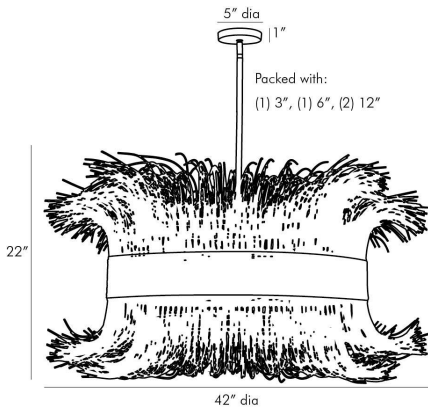

ARTERIO RS

FILAMENTO CHANDELIER

Laura Kirar

DK89925
Natural, Rattan

From the runway to our living rooms our love affair with rattan sees no end in sight. Laura Kirar's Filamento chandelier marries hand-crafted artistry with modern appeal featuring free-flowing rattan cinched in by banded rattan for a pièce de résistance finished in vibrant gold.

APPEARANCE

Materials	Rattan, Rattan, Steel
Finishes	Natural, Gold, Antique Brass
Finish Will Vary	Yes
Top Coat/Sealant	No

DIMENSIONS

Overall	Dia: 42.0 in x H: 28 in
Canopy	Dia: 5.0 in x H: 1 in
Chandelier	Dia: 42.0 in x H: 22 in
Overall Hanging Height as Sold (in)	55 in - 28 in

WIRING

Wire Rating	Indoor Only
Socket	6, Type B- E12
Suggested Bulb Type	T6
Maximum Wattage	60.0
Voltage	110-120 V

CERTIFICATIONS & COMPLIANCY

Certifications	Middle East, European Union, United Kingdom, Australia, Mexico, United States, Canada
Compliance	RoHS, UL/ETL, CB

SHIPPING

Shipping Requirements	Truck Ship
Product Weight	12.0 lbs
Gross Weight 1	30.5 lbs
Shipping Box 1	W: 41.0 in x D: 41.0 in x H: 21.0 in

ADDITIONAL INFO

Features	Sustainable

CONTRACT

Contract Suitability	Contract Suitable As Is

SLOPE CEILING COMPATIBILITY

Sloped Ceiling Compatible	No, is not compatible

COMPONENTS

Pipe or Chain Included	(1) 3", (1) 6", (2) 12"

ADDITIONAL PARTS AVAILABLE

PIPE-219	(1) 3", (1) 6", (2) 12"

REPLACEMENT PARTS

CANOPY-401