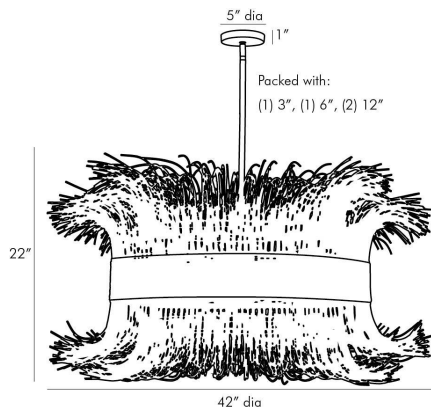

ARTERIO RS

FILAMENTO CHANDELIER

Laura Kirar

DK89925

Natural, Rattan

From the runway to our living rooms our love affair with rattan sees no end in sight. Laura Kirar's Filamento chandelier marries hand-crafted artistry with modern appeal featuring free-flowing rattan cinched in by banded rattan for a pièce de résistance finished in vibrant gold.

APPEARANCE

Materials	Rattan, Rattan, Steel
Finishes	Natural, Gold, Antique Brass
Finish Will Vary	Yes
Top Coat/Sealant	No

DIMENSIONS

Overall	Dia: 42.0 in x H: 28 in
Canopy	Dia: 5.0 in x H: 1 in
Chandelier	Dia: 42.0 in x H: 22 in
Overall Hanging Height as Sold (in)	28 in - 55 in

WIRING

Wire Rating	Indoor Only
Socket	6, Type B- E12
Suggested Bulb Type	T6
Maximum Wattage	60.0
Voltage	110-120 V

CERTIFICATIONS & COMPLIANCY

Certifications	Middle East, European Union, United Kingdom, Australia, Mexico, United States, Canada
Compliance	RoHS, UL/ETL, CB

SHIPPING

Shipping Requirements	Truck Ship
Product Weight	12.0 lbs
Gross Weight 1	30.5 lbs
Shipping Box 1	W: 41.0 in x D: 41.0 in x H: 21.0 in

ADDITIONAL INFO

Features	Sustainable

CONTRACT

Contract Suitability	Contract Suitable As Is

SLOPE CEILING COMPATIBILITY

Sloped Ceiling Compatible	No, is not compatible

COMPONENTS

Pipe or Chain Included	(1) 3", (1) 6", (2) 12"

ADDITIONAL PARTS AVAILABLE

PIPE-219	(1) 3", (1) 6", (2) 12"

REPLACEMENT PARTS

CANOPY-401