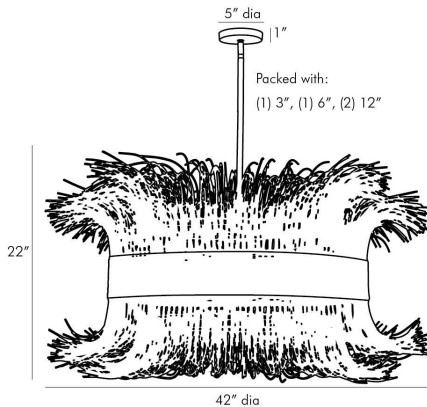

ARTERIO RS

FILAMENTO CHANDELIER

Laura Kirar

DK89926
Black, Rattan

From the runway to our living rooms our love affair with rattan sees no end in sight. Laura Kirar's Filamento chandelier marries hand-crafted artistry with modern appeal featuring free-flowing rattan cinched in by banded rattan for a pièce de résistance finished in black.

APPEARANCE

Materials	Rattan, Steel, Rattan
Finishes	Black, Black, Black
Finish Will Vary	Yes
Top Coat/Sealant	No

DIMENSIONS

Overall	Dia: 42.0 in x H: 28 in
Canopy	Dia: 5.0 in x H: 1 in
Chandelier	Dia: 42.0 in x H: 22 in
Overall Hanging Height as Sold (in)	28 in - 55 in

WIRING

Wire Rating	Indoor Only
Cord	10 FT, Clear/Silver, SVT
Socket	6, Type B - E12
Suggested Bulb Type	T6
Maximum Wattage	60.0
Voltage	110-120 V

CERTIFICATIONS & COMPLIANCY

Certifications	Middle East, European Union, United Kingdom, Mexico, United States, Canada
Compliance	RoHS, UL/ETL, CB

SHIPPING

Shipping Requirements	Truck Ship
Product Weight	12.0 lbs
Gross Weight 1	31.0 lbs
Shipping Box 1	W: 41.0 in x D: 41.0 in x H: 21.0 in

ADDITIONAL INFO

Features	Sustainable

CONTRACT

Contract Suitability	Contract Suitable As Is

SLOPE CEILING COMPATIBILITY

Sloped Ceiling Compatible	Yes, as is

COMPONENTS

Pipe or Chain Included	(1) 3", (1) 6", (2) 12"

ADDITIONAL PARTS AVAILABLE

PIPE-220	(1) 3", (1) 6", (2) 12"

REPLACEMENT PARTS

CANOPY-402