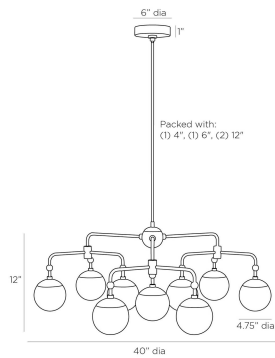

ARTERIO RS

UTICA CHANDELIER

DLC03
Antique Brass, Steel

With celestial inspirations, the Utica chandelier is designed with frosted glass globes that orbit the light's antique brass steel pipe frame. The eclectic fixture features round knobbed accents that punctuate the connection point of each arm. Certified for damp locations and intended for interior use.

APPEARANCE

Materials	Steel, Glass
Finishes	Antique Brass, Frosted
Finish Will Vary	No
Top Coat/Sealant	Yes

DIMENSIONS

Overall	Dia: 40.0 in x H: 17 in
Globe	Dia: 4.75 in
Canopy	Dia: 6.0 in x H: 1 in
Chandelier	Dia: 40.0 in x H: 12 in
Overall Hanging Height as Sold (in)	47 in - 17 in

SHIPPING

Product Weight	17.0 lbs
Gross Weight 1	27.3 lbs
Shipping Box 1	W: 15.15 in x D: 37.99 in x H: 42.32 in

CONTRACT

Contract Suitability	Contract Suitable As Is
----------------------	-------------------------