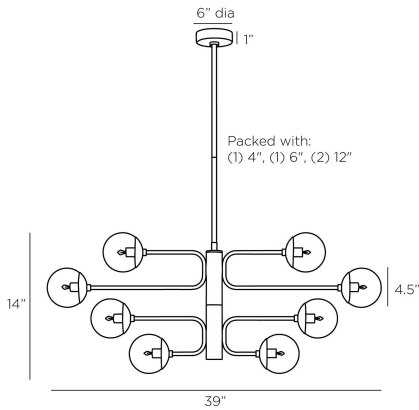

ARTERIO RS

BALTIMORE CHANDELIER

DLC18
English Bronze, Steel

Designed with an octet of articulating LED globes in smoked glass and an armature finished in English bronze steel, the Baltimore adds an impactful accent to any room. The graceful movement of this fixture recalls the best of contemporary French design. Certified for damp locations and intended for interior use.

APPEARANCE

Materials	Steel, Glass
Finishes	English Bronze, Smoke
Finish Will Vary	No
Top Coat/Sealant	Yes

DIMENSIONS

Overall	W: 39 in x H: 19 in
Overall Adjustable	D: 4.5-39 in
Canopy	Dia: 6.0 in x H: 1 in
Chandelier	W: 39 in x H: 14 in
Overall Hanging Height as Sold (in)	19 in - 49 in

WIRING

Wire Rating	Damp
Cord	10 FT, Clear/Silver, SVT
Socket	8, Type B - E12
Suggested Bulb Type	G16.5
Maximum Wattage	40.0
Voltage	110-120 V

CERTIFICATIONS & COMPLIANCY

Certifications	Mexico, United States, Canada
Compliance	RoHS, UL/ETL

SHIPPING

Product Weight	13.1 lbs
Gross Weight 1	28.1 lbs
Shipping Box 1	W: 6.9 in x D: 20.9 in x H: 38.8 in

CONTRACT

Contract Suitability	Contract Suitable As Is

SLOPE CEILING COMPATIBILITY

Sloped Ceiling Compatible	No, is not compatible

COMPONENTS

Pipe or Chain Included	(1) 4", (1) 6", (2) 12" Pipes

ADDITIONAL PARTS AVAILABLE

PIPE-488	(1) 4", (1) 6", (1) 12"

REPLACEMENT PARTS

CANOPY-585
DLC18GLS