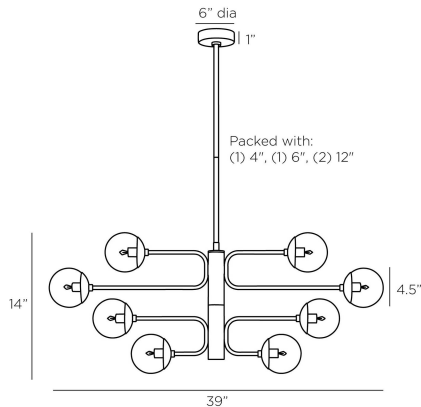

ARTERIO RS

BALTIMORE CHANDELIER

DLC18
English Bronze, Steel

Designed with an octet of articulating LED globes in smoked glass and an armature finished in English bronze steel, the Baltimore adds an impactful accent to any room. The graceful movement of this fixture recalls the best of contemporary French design. Certified for damp locations and intended for interior use.

APPEARANCE

Materials	Steel, Glass
Finishes	English Bronze, Smoke
Finish Will Vary	No
Top Coat/Sealant	Yes

DIMENSIONS

Overall	W: 39 in x H: 19 in
Overall Adjustable	D: 4.5-39 in
Canopy	Dia: 6.0 in x H: 1 in
Chandelier	W: 39 in x H: 14 in
Overall Hanging Height as Sold (in)	49 in - 19 in

WIRING

Wire Rating	Damp
Cord	10 FT, Clear/Silver, SVT
Socket	8, Type B - E12
Suggested Bulb Type	G16.5
Maximum Wattage	40.0
Voltage	110-120 V

CERTIFICATIONS & COMPLIANCY

Certifications	Mexico, United States, Canada
Compliance	RoHS, UL/ETL

SHIPPING

Product Weight	13.1 lbs
Gross Weight 1	28.1 lbs
Shipping Box 1	W: 6.9 in x D: 20.9 in x H: 38.8 in

CONTRACT

Contract Suitability	Contract Suitable As Is

SLOPE CEILING COMPATIBILITY

Sloped Ceiling Compatible	No, is not compatible

COMPONENTS

Pipe or Chain Included	(1) 4", (1) 6", (2) 12" Pipes

ADDITIONAL PARTS AVAILABLE

PIPE-488	(1) 4", (1) 6", (1) 12"

REPLACEMENT PARTS

CANOPY-585
DLC18GLS