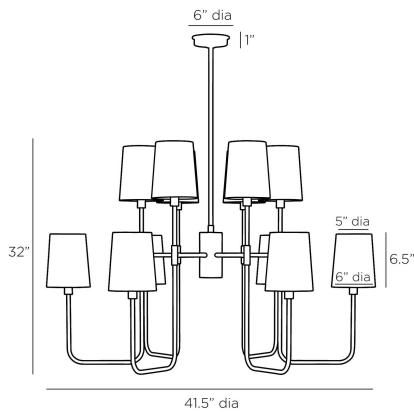

ARTERIO RS

BEDFORD CHANDELIER

DLC19
English Bronze, Steel

A classic chandelier gets an industrial twist with the contemporary Bedford. Finished with exaggerated arms in a smoke toned powder-coat and bronzed steel shades, it adds a masculine allure to any dining or living room. Made to illuminate the largest of spaces. Certified for damp locations and intended for interior use.

APPEARANCE

Materials	Steel, Steel
Finishes	English Bronze, Smoke
Finish Will Vary	No
Top Coat/Sealant	Yes

DIMENSIONS

Overall	Dia: 41.5 in x H: 32 in
Shade Top	Dia: 5.0 in
Shade	H: 6.5 in
Shade Bottom	Dia: 6.0 in
Canopy	Dia: 6.0 in x H: 1 in
Chandelier	Dia: 41.5 in x H: 31 in
Overall Hanging Height as Sold (in)	32 in - 66 in

WIRING

Wire Rating	Damp
Cord	10 FT, Clear/Silver, SVT
Socket	12, Type B - E12
Suggested Bulb Type	T6
Maximum Wattage	40.0
Voltage	110-120 V

CERTIFICATIONS & COMPLIANCY

Certifications	Middle East, European Union, United Kingdom, Australia, Mexico, United States, Canada
Compliance	RoHS, UL/ETL, CB

SHIPPING

Product Weight	28.7 lbs
Gross Weight 1	43.7 lbs
Shipping Box 1	W: 20 in x D: 40 in x H: 26 in

CONTRACT

Contract Suitability	Contract Suitable As Is

SLOPE CEILING COMPATIBILITY

Sloped Ceiling Compatible	No, is not compatible

COMPONENTS

Pipe or Chain Included	(1) 4", (1) 6", (2) 12" Pipes

ADDITIONAL PARTS AVAILABLE

PIPE-245	(1) 4", (1) 6", (1) 12"

REPLACEMENT PARTS

CANOPY-657