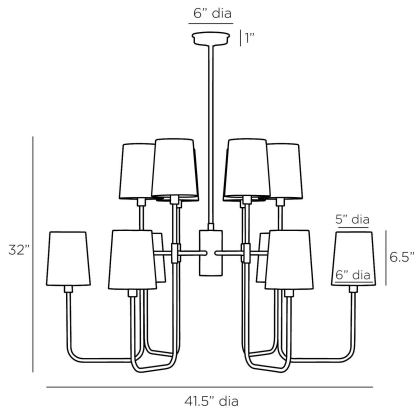

ARTERIO RS

BEDFORD CHANDELIER

DLC19
English Bronze, Steel

A classic chandelier gets an industrial twist with the contemporary Bedford. Finished with exaggerated arms in a smoke toned powder-coat and bronzed steel shades, it adds a masculine allure to any dining or living room. Made to illuminate the largest of spaces. Certified for damp locations and intended for interior use.

APPEARANCE

Materials	Steel, Steel
Finishes	English Bronze, Smoke
Finish Will Vary	No
Top Coat/Sealant	Yes

DIMENSIONS

Overall	Dia: 41.5 in x H: 32 in
Shade Top	Dia: 5.0 in
Shade	H: 6.5 in
Shade Bottom	Dia: 6.0 in
Canopy	Dia: 6.0 in x H: 1 in
Chandelier	Dia: 41.5 in x H: 31 in
Overall Hanging Height as Sold (in)	66 in - 32 in

WIRING

Wire Rating	Damp
Cord	10 FT, Clear/Silver, SVT
Socket	12, Type B - E12
Suggested Bulb Type	T6
Maximum Wattage	40.0
Voltage	110-120 V

CERTIFICATIONS & COMPLIANCY

Certifications	Middle East, European Union, United Kingdom, Australia, Mexico, United States, Canada
Compliance	RoHS, UL/ETL, CB

SHIPPING

Product Weight	28.7 lbs
Gross Weight 1	43.7 lbs
Shipping Box 1	W: 20 in x D: 40 in x H: 26 in

CONTRACT

Contract Suitability	Contract Suitable As Is

SLOPE CEILING COMPATIBILITY

Sloped Ceiling Compatible	No, is not compatible

COMPONENTS

Pipe or Chain Included	(1) 4", (1) 6", (2) 12" Pipes

ADDITIONAL PARTS AVAILABLE

PIPE-245	(1) 4", (1) 6", (1) 12"

REPLACEMENT PARTS

CANOPY-657