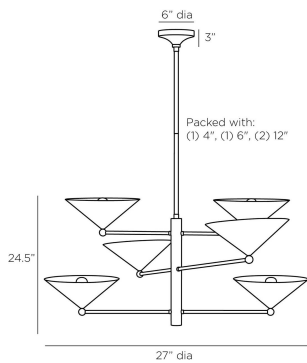

ARTERIO RS

MCVEY CHANDELIER

DLC21
Antique Brass, Steel

The kinetic charm of Mid-Century design is reflected in our McVey. Inspired by modern art mobiles, it was made to be equally impactful when hung from low or high ceilings. Cantilevered rods of steel finished in antiqued brass are offset by upward-facing conical shades lacquered in paprika, while pure white interiors reflect light to create a warm, even glow. Certified for damp locations and intended for interior use.

APPEARANCE

Materials	Steel, Steel, Steel
Finishes	Antique Brass, Paprika Lacquer, White Lacquer
Finish Will Vary	No
Top Coat/Sealant	Yes

DIMENSIONS

Overall	Dia: 27.0 in x H: 31.5 in
Canopy	Dia: 6.0 in x H: 3 in
Chandelier	Dia: 27.0 in x H: 24.5 in
Overall Hanging Height as Sold (in)	61.5 in - 31.5 in

WIRING

Wire Rating	Damp
Cord	10 FT, Clear/Silver, SVT
Socket	6, Type B - E12
Suggested Bulb Type	G16.5
Maximum Wattage	60.0
Voltage	110-120 V

CERTIFICATIONS & COMPLIANCY

Certifications	Mexico, United States, Canada
Compliance	RoHS, UL/ETL

SHIPPING

Product Weight	15.6 lbs
Gross Weight 1	37.26 lbs
Shipping Box 1	W: 27.3 in x D: 57.0 in x H: 13.8 in

CONTRACT

Contract Suitability	Contract Suitable As Is

SLOPE CEILING COMPATIBILITY

Sloped Ceiling Compatible	No, is not compatible

COMPONENTS

Pipe or Chain Included	(1) 4", (1) 6", (2) 12" Pipes

ADDITIONAL PARTS AVAILABLE

PIPE-422	(1) 4", (1) 6", (1) 12"

REPLACEMENT PARTS

CANOPY-658