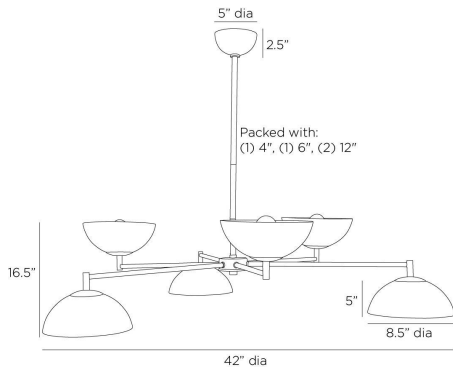

ARTERIO RS

EVANSVILLE CHANDELIER

DLC23
Aegean , Steel

Powder coated in a deep Aegean hue, a modernist style of steel adds a pop of subtle color to your space. Suspended from a slim English bronze-plated steel canopy and pipe, the colorful plates angle both upwards and downwards to create a warm, even glow.

APPEARANCE

Materials	Steel, Steel
Finishes	Aegean , English Bronze
Finish Will Vary	No
Top Coat/Sealant	Yes

DIMENSIONS

Overall	Dia: 42.0 in x H: 16.5 in
Shade	Dia: 8.5 in x H: 5 in
Canopy	Dia: 5.0 in x H: 2.5 in
Chandelier	Dia: 42.0 in x H: 12 in
Overall Hanging Height as Sold (in)	38.5 in - 16.5 in

WIRING

Wire Rating	Damp
Cord	10 FT, Clear/Silver, SVT
Socket	6, Type A - E26
Suggested Bulb Type	G16.5
Maximum Wattage	60.0
Voltage	110-120 V

CERTIFICATIONS & COMPLIANCY

Certifications	Australia, Mexico, United States, Canada
Compliance	RoHS, UL/ETL

SHIPPING

Product Weight	12.6 lbs
Gross Weight 1	29.0 lbs
Shipping Box 1	W: 38.1 in x D: 38.1 in x H: 10.2 in

CONTRACT

Contract Suitability	Contract Suitable As Is

SLOPE CEILING COMPATIBILITY

Sloped Ceiling Compatible	No, is not compatible

COMPONENTS

Pipe or Chain Included	(1) 4", (1) 6", (2) 12" Pipes

ADDITIONAL PARTS AVAILABLE

PIPE-595	(1) 4", (1) 6", (1) 12"

REPLACEMENT PARTS

CANOPY-693