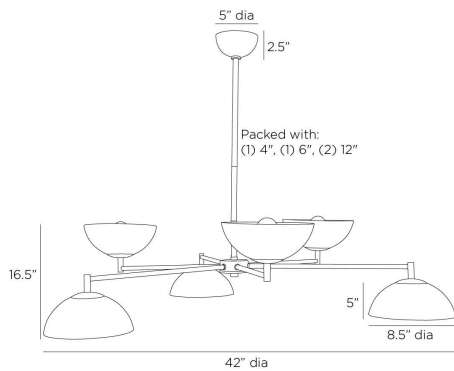

ARTERIO RS

EVANSVILLE CHANDELIER

DLC23
Aegean , Steel

Powder coated in a deep Aegean hue, a modernist style of steel adds a pop of subtle color to your space. Suspended from a slim English bronze-plated steel canopy and pipe, the colorful plates angle both upwards and downwards to create a warm, even glow.

APPEARANCE

Materials	Steel, Steel
Finishes	Aegean , English Bronze
Finish Will Vary	No
Top Coat/Sealant	Yes

DIMENSIONS

Overall	Dia: 42.0 in x H: 16.5 in
Shade	Dia: 8.5 in x H: 5 in
Canopy	Dia: 5.0 in x H: 2.5 in
Chandelier	Dia: 42.0 in x H: 12 in
Overall Hanging Height as Sold (in)	16.5 in - 38.5 in

WIRING

Wire Rating	Damp
Cord	10 FT, Clear/Silver, SVT
Socket	6, Type A - E26
Suggested Bulb Type	G16.5
Maximum Wattage	60.0
Voltage	110-120 V

CERTIFICATIONS & COMPLIANCY

Certifications	Australia, Mexico, United States, Canada
Compliance	RoHS, UL/ETL

SHIPPING

Product Weight	12.6 lbs
Gross Weight 1	29.0 lbs
Shipping Box 1	W: 38.1 in x D: 38.1 in x H: 10.2 in

CONTRACT

Contract Suitability	Contract Suitable As Is

SLOPE CEILING COMPATIBILITY

Sloped Ceiling Compatible	No, is not compatible

COMPONENTS

Pipe or Chain Included	(1) 4", (1) 6", (2) 12" Pipes

ADDITIONAL PARTS AVAILABLE

PIPE-595	(1) 4", (1) 6", (1) 12"

REPLACEMENT PARTS

CANOPY-693