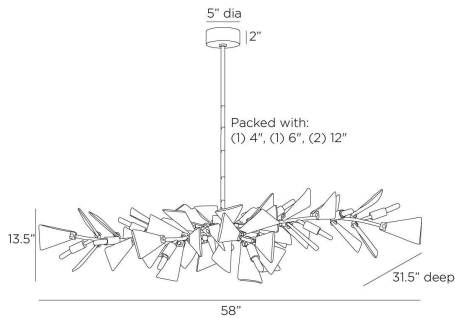

ARTERIO S

DELMAR CHANDELIER

DLC25
Clear Seedy, Glass

Antique brass-plated steel delivers the drama in one singular, showstopper fixture. Designed with clear, seedy slump glass forms that flow in a wave-like silhouette, the overall effect resembles textured crystals or the shimmering scales of a reptile. A slim antique brass-plated steel pipe and circular plate anchors to the ceiling. Finish will vary.

APPEARANCE

Materials	Glass, Steel
Finishes	Clear Seedy, Antique Brass
Finish Will Vary	Yes
Top Coat/Sealant	No

DIMENSIONS

Overall	W: 58 in x D: 31.5 in x H: 19.5 in
Canopy	Dia: 5.0 in x H: 2 in
Chandelier	W: 58 in x D: 31.5 in x H: 13.5 in
Overall Hanging Height as Sold (in)	19.5 in - 49.5 in

WIRING

Wire Rating	Damp
Cord	10 FT, Clear/Silver, SVT
Socket	16, Type B - E12
Suggested Bulb Type	T6
Maximum Wattage	60.0
Voltage	110-120 V

CERTIFICATIONS & COMPLIANCY

Certifications	Middle East, European Union, United Kingdom, Australia, Mexico, United States, Canada
Compliance	RoHS, UL/ETL, CB

SHIPPING

Product Weight	31.0 lbs
Gross Weight 1	44.0 lbs
Shipping Box 1	W: 30 in x D: 51 in x H: 17 in

CONTRACT

Contract Suitability	Contract Suitable As Is
----------------------	-------------------------