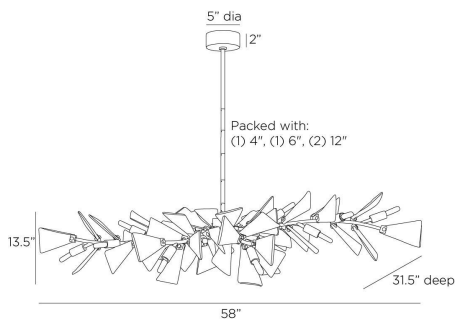

# ARTERIO RS

## DELMAR CHANDELIER

DLC25  
Clear Seedy, Glass

Antique brass-plated steel delivers the drama in one singular, showstopper fixture. Designed with clear, seedy slump glass forms that flow in a wave-like silhouette, the overall effect resembles textured crystals or the shimmering scales of a reptile. A slim antique brass-plated steel pipe and circular plate anchors to the ceiling. Finish will vary.

### DIMENSIONS

Overall	W: 58 in x D: 31.5 in x H: 19.5 in
Canopy	Dia: 5.0 in x H: 2 in
Chandelier	W: 58 in x D: 31.5 in x H: 13.5 in
Overall Hanging Height as Sold (in)	49.5 in - 19.5 in

### SHIPPING

Product Weight	31.0 lbs
Gross Weight 1	44.0 lbs
Shipping Box 1	W: 30 in x D: 51 in x H: 17 in