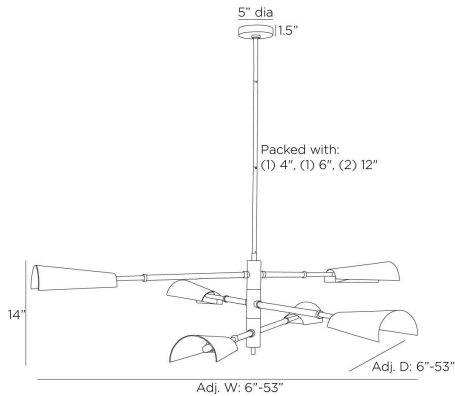

ARTERIOS

ESTEVAN CHANDELIER

DLC26
English Bronze, Steel

Both masculine and modern, the English bronze-plated steel Estevan adds hint of industrial Americana to any setting. We suspended sextet of graphite leather-wrapped shades from a slim English bronze arm to allow adjustable, multi-directional illumination. Finish will vary.

APPEARANCE

Materials	Steel, Leather
Finishes	English Bronze, Graphite
Finish Will Vary	Yes
Top Coat/Sealant	Yes

DIMENSIONS

Overall	W: 53 in x D: 6 in x H: 20 in
Overall Adjustable	W: 6-53 in x D: 6-53 in
Shade	W: 6 in x D: 10.5 in x H: 3.5 in
Canopy	Dia: 5.0 in x H: 1.5 in
Chandelier	W: 53 in x D: 53 in x Dia: 5.0 in x H: 14 in
Overall Hanging Height as Sold (in)	20 in - 50 in

WIRING

Wire Rating	Damp
Cord	10 FT, Clear/Silver, SVT
Socket	6, Type B - E12
Suggested Bulb Type	T6 LED ONLY
Maximum Wattage	4.0
Voltage	110-120 V

CERTIFICATIONS & COMPLIANCY

Certifications	Mexico, United States, Canada
Compliance	RoHS, UL/ETL

SHIPPING

Product Weight	21.0 lbs
Gross Weight 1	22.0 lbs
Shipping Box 1	W: 17 in x D: 56 in x H: 10 in

CONTRACT

Contract Suitability	Contract Suitable As Is

SLOPE CEILING COMPATIBILITY

Sloped Ceiling Compatible	No, is not compatible

COMPONENTS

Pipe or Chain Included	(1) 4", (1) 6", (2) 12" Pipes

ADDITIONAL PARTS AVAILABLE

PIPE-488	(1) 4", (1) 6", (1) 12"

REPLACEMENT PARTS

CANOPY-585