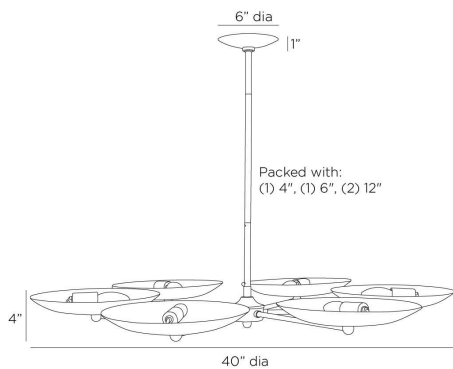

ARTERIO RS

GRIFFITH CHANDELIER

DLC27
Bone, Steel

Delicate in nature, the Griffith balances a subtle finish with an elegant English bronze-plated frame. A new twist on a classic, each shade is finished inside and out in a shade of bone steel, then tilted upwards to diffuse the light and deliver a warm, even glow.

APPEARANCE

Materials	Steel, Steel
Finishes	Bone, English Bronze
Finish Will Vary	No
Top Coat/Sealant	Yes

DIMENSIONS

Overall	Dia: 40.0 in x H: 11 in
Canopy	Dia: 6.0 in x H: 1 in
Chandelier	Dia: 40.0 in x H: 4 in
Overall Hanging Height as Sold (in)	41 in - 11 in

WIRING

Wire Rating	Damp
Cord	10 FT, Clear/Silver, SVT
Socket	6, Type B - E12
Suggested Bulb Type	B10
Maximum Wattage	60.0
Voltage	110-120 V

CERTIFICATIONS & COMPLIANCY

Certifications	Middle East, European Union, United Kingdom, Australia, Mexico, United States, Canada
Compliance	RoHS, UL/ETL, CB

SHIPPING

Product Weight	14.3 lbs
Gross Weight 1	22.66 lbs
Shipping Box 1	W: 42.5 in x D: 38.5 in x H: 5.7 in

CONTRACT

Contract Suitability	Contract Suitable As Is

SLOPE CEILING COMPATIBILITY

Sloped Ceiling Compatible	No, is not compatible

COMPONENTS

Pipe or Chain Included	(1) 4", (1) 6", (2) 12" Pipes

ADDITIONAL PARTS AVAILABLE

PIPE-488	(1) 4", (1) 6", (1) 12"

REPLACEMENT PARTS

CANOPY-711