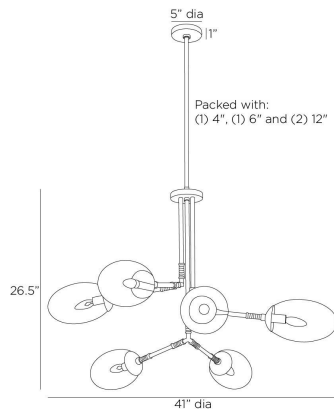

ARTERIOS

FALCON CHANDELIER

DLC28
Smoke, Glass

Our industrial-inspired style of English bronze-plated iron is accented with wrapped cognac leather for a tactile finish. Mounted on a slim iron pipe, each fixed branch is punctuated with a smoke glass globe, dispersing light in different directions to fully illuminate a space. Certified for damp locations and intended for interior use. Finish will vary.

APPEARANCE

Materials	Glass, Iron, Leather
Finishes	Smoke, English Bronze, Cognac
Finish Will Vary	Yes
Top Coat/Sealant	Yes

DIMENSIONS

Overall	Dia: 41.0 in x H: 31.5 in
Canopy	Dia: 5.0 in x H: 1 in
Chandelier	Dia: 41.0 in x H: 26.5 in
Overall Hanging Height as Sold (in)	31.5 in - 61.5 in

WIRING

Wire Rating	Damp
Cord	10 FT, Clear/Silver, SVT
Socket	6, Type B - E12
Suggested Bulb Type	B10
Maximum Wattage	60.0
Voltage	110-120 V

CERTIFICATIONS & COMPLIANCY

Certifications	Middle East, European Union, United Kingdom, Australia, Mexico, United States, Canada
Compliance	RoHS, UL/ETL, CB

SHIPPING

Product Weight	14.3 lbs
Gross Weight 1	22.5 lbs
Shipping Box 1	W: 37.0 in x D: 22.5 in x H: 17.5 in

CONTRACT

Contract Suitability	Contract Suitable As Is

SLOPE CEILING COMPATIBILITY

Sloped Ceiling Compatible	No, is not compatible

COMPONENTS

Pipe or Chain Included	(1) 4", (1) 6", (2) 12" Pipes

ADDITIONAL PARTS AVAILABLE

PIPE-514	(1) 4", (1) 6", (1) 12"

REPLACEMENT PARTS

PIPE-514