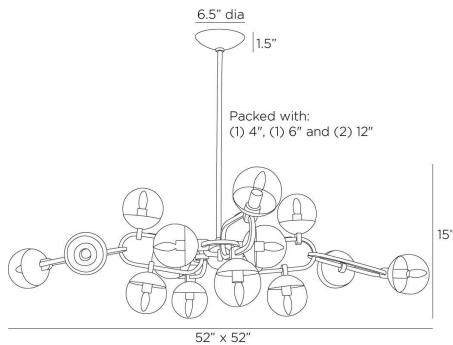

ARTERIO RS

HADLY CHANDELIER

DLC30
Smoke, Glass

A clever interlocking chain fixture of antique brass-plated iron is adorned with sixteen baubles of smoke seedy glass. This jewelry-inspired style delivers a playful energy wherever it is placed. Certified for damp locations and intended for interior use.

APPEARANCE

Materials	Glass, Iron
Finishes	Smoke, Antique Brass
Finish Will Vary	No
Top Coat/Sealant	Yes

DIMENSIONS

Overall	W: 52 in x D: 52 in x H: 17.5 in
Globe	Dia: 5.0 in
Canopy	Dia: 6.5 in x H: 1.5 in
Chandelier	W: 52 in x D: 52 in x H: 15 in
Overall Hanging Height as Sold (in)	17.5 in - 46.5 in

WIRING

Wire Rating	Damp
Cord	10 FT, Clear/Silver, SVT
Socket	16, Type B - E12
Suggested Bulb Type	B8
Maximum Wattage	60.0
Voltage	110-120 V

CERTIFICATIONS & COMPLIANCY

Certifications	Middle East, European Union, United Kingdom, Australia, Mexico, United States, Canada
Compliance	RoHS, UL/ETL, CB

SHIPPING

Shipping Requirements	Truck Ship
Product Weight	32.0 lbs
Gross Weight 1	54.0 lbs
Shipping Box 1	W: 55.0 in x D: 55.0 in x H: 14.5 in

CONTRACT

Contract Suitability	Contract Suitable As Is

SLOPE CEILING COMPATIBILITY

Sloped Ceiling Compatible	No, is not compatible

COMPONENTS

Pipe or Chain Included	(1) 4", (1) 6", (2) 12" Pipes

ADDITIONAL PARTS AVAILABLE

PIPE-513	(1) 4", (1) 6", (1) 12"

REPLACEMENT PARTS

DLC30GLS