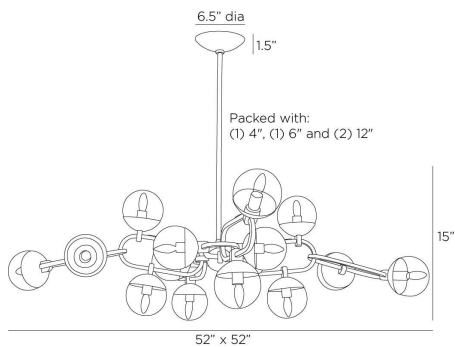

ARTERIO RS

HADLY CHANDELIER

DLC30
Smoke, Glass

A clever interlocking chain fixture of antique brass-plated iron is adorned with sixteen baubles of smoke seedy glass. This jewelry-inspired style delivers a playful energy wherever it is placed. Certified for damp locations and intended for interior use.

APPEARANCE

Materials	Glass, Iron
Finishes	Smoke, Antique Brass
Finish Will Vary	No
Top Coat/Sealant	Yes

DIMENSIONS

Overall	W: 52 in x D: 52 in x H: 17.5 in
Globe	Dia: 5.0 in
Canopy	Dia: 6.5 in x H: 1.5 in
Chandelier	W: 52 in x D: 52 in x H: 15 in
Overall Hanging Height as Sold (in)	46.5 in - 17.5 in

WIRING

Wire Rating	Damp
Cord	10 FT, Clear/Silver, SVT
Socket	16, Type B - E12
Suggested Bulb Type	B8
Maximum Wattage	60.0
Voltage	110-120 V

CERTIFICATIONS & COMPLIANCY

Certifications	Middle East, European Union, United Kingdom, Australia, Mexico, United States, Canada
Compliance	RoHS, UL/ETL, CB

SHIPPING

Shipping Requirements	Truck Ship
Product Weight	32.0 lbs
Gross Weight 1	54.0 lbs
Shipping Box 1	W: 55.0 in x D: 55.0 in x H: 14.5 in

CONTRACT

Contract Suitability	Contract Suitable As Is

SLOPE CEILING COMPATIBILITY

Sloped Ceiling Compatible	No, is not compatible

COMPONENTS

Pipe or Chain Included	(1) 4", (1) 6", (2) 12" Pipes

ADDITIONAL PARTS AVAILABLE

PIPE-513	(1) 4", (1) 6", (1) 12"

REPLACEMENT PARTS

DLC30GLS