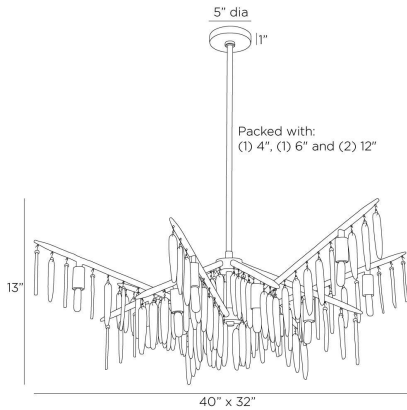

ARTERIOS

GIA CHANDELIER

DLC31
Smoke, Glass

Inspired by icicles on an evergreen tree, accents of smoke seedy glass drip down from the branches of our dramatic chandelier. Every angular arm of our champagne hammered iron fixture has a faux bois texture, making it a spectacular sight even when not illuminated. Twelve bulbs disperse light throughout the room. Certified for damp locations and intended for interior use. Finish will vary.

APPEARANCE

Materials	Glass, Iron
Finishes	Smoke, Champagne
Finish Will Vary	Yes
Top Coat/Sealant	Yes

DIMENSIONS

Overall	W: 40 in x D: 32 in x H: 16.5 in
Canopy	Dia: 5.0 in x H: 1 in
Chandelier	W: 40 in x D: 32 in x H: 13 in
Overall Hanging Height as Sold (in)	50 in - 16.5 in

WIRING

Wire Rating	Damp
Cord	10 FT, Clear/Silver, SVT
Socket	12, Type B - E12
Suggested Bulb Type	T6
Maximum Wattage	40.0
Voltage	110-120 V

CERTIFICATIONS & COMPLIANCY

Certifications	Middle East, European Union, United Kingdom, Australia, Mexico, United States, Canada
Compliance	RoHS, UL/ETL, CB

SHIPPING

Product Weight	17.2 lbs
Gross Weight 1	28.0 lbs
Shipping Box 1	W: 39 in x D: 36 in x H: 14.5 in

CONTRACT

Contract Suitability	Contract Suitable As Is

SLOPE CEILING COMPATIBILITY

Sloped Ceiling Compatible	No, is not compatible

COMPONENTS

Pipe or Chain Included	(1) 4", (1) 6", (2) 12" Pipes

ADDITIONAL PARTS AVAILABLE

PIPE-632

REPLACEMENT PARTS

CANOPY-533