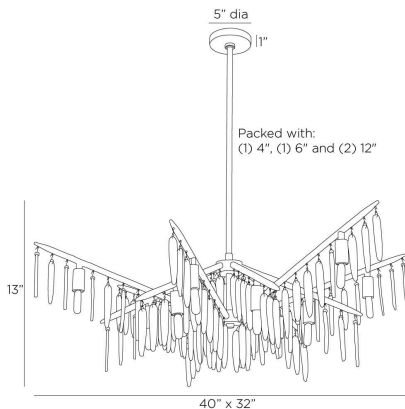

ARTERIOS

GIA CHANDELIER

DLC31
Smoke, Glass

Inspired by icicles on an evergreen tree, accents of smoke seedy glass drip down from the branches of our dramatic chandelier. Every angular arm of our champagne hammered iron fixture has a faux bois texture, making it a spectacular sight even when not illuminated. Twelve bulbs disperse light throughout the room. Certified for damp locations and intended for interior use. Finish will vary.

APPEARANCE

Materials	Glass, Iron
Finishes	Smoke, Champagne
Finish Will Vary	Yes
Top Coat/Sealant	Yes

DIMENSIONS

Overall	W: 40 in x D: 32 in x H: 16.5 in
Canopy	Dia: 5.0 in x H: 1 in
Chandelier	W: 40 in x D: 32 in x H: 13 in
Overall Hanging Height as Sold (in)	16.5 in - 50 in

WIRING

Wire Rating	Damp
Cord	10 FT, Clear/Silver, SVT
Socket	12, Type B - E12
Suggested Bulb Type	T6
Maximum Wattage	40.0
Voltage	110-120 V

CERTIFICATIONS & COMPLIANCY

Certifications	Middle East, European Union, United Kingdom, Australia, Mexico, United States, Canada
Compliance	RoHS, UL/ETL, CB