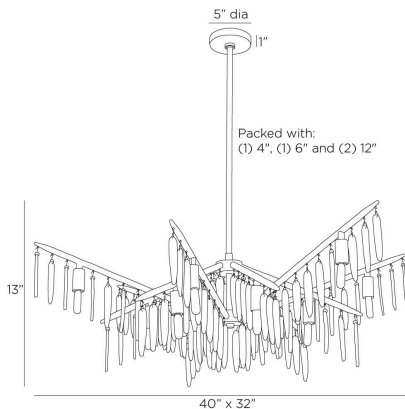

ARTERIOS

GIA CHANDELIER

DLC31
Smoke, Glass

Inspired by icicles on an evergreen tree, accents of smoke seedy glass drip down from the branches of our dramatic chandelier. Every angular arm of our champagne hammered iron fixture has a faux bois texture, making it a spectacular sight even when not illuminated. Twelve bulbs disperse light throughout the room. Certified for damp locations and intended for interior use. Finish will vary.

APPEARANCE

Materials	Glass, Iron
Finishes	Smoke, Champagne
Finish Will Vary	Yes
Top Coat/Sealant	Yes

DIMENSIONS

Overall	W: 40 in x D: 32 in x H: 16.5 in
Canopy	Dia: 5.0 in x H: 1 in
Chandelier	W: 40 in x D: 32 in x H: 13 in
Overall Hanging Height as Sold (in)	50 in - 16.5 in

WIRING

Wire Rating	Damp
Cord	10 FT, Clear/Silver, SVT
Socket	12, Type B - E12
Suggested Bulb Type	T6
Maximum Wattage	40.0
Voltage	110-120 V

CERTIFICATIONS & COMPLIANCY

Certifications	Middle East, European Union, United Kingdom, Australia, Mexico, United States, Canada
Compliance	RoHS, UL/ETL, CB