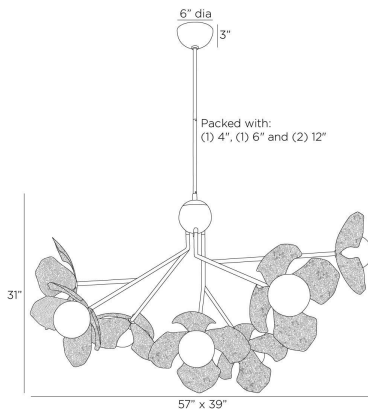

## GENEROSA CHANDELIER

DLC32  
Antique Brass, Iron

Hand-hammered petals of antique brass-plated iron were sculpted with the stippled texture of a fresh bouquet. Each of the seven arms holds a matte swirl glass globe to balance light perfectly throughout your space. A polished antique brass-plated iron sphere adds a decorative finish. Certified for damp locations and intended for interior use. Finish will vary.

### DIMENSIONS

Overall	W: 57 in x D: 39 in x H: 38 in
Globe	Dia: 5.0 in x H: 5 in
Canopy	Dia: 6.0 in x H: 3 in
Chandelier	W: 57 in x D: 39 in x H: 31 in
Overall Hanging Height as Sold (in)	38 in - 68 in