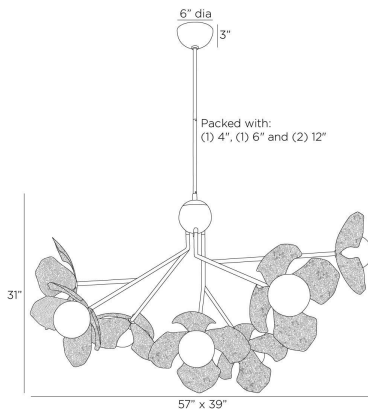

## GENEROSA CHANDELIER

DLC32  
Antique Brass, Iron

Hand-hammered petals of antique brass-plated iron were sculpted with the stippled texture of a fresh bouquet. Each of the seven arms holds a matte swirl glass globe to balance light perfectly throughout your space. A polished antique brass-plated iron sphere adds a decorative finish. Certified for damp locations and intended for interior use. Finish will vary.

### DIMENSIONS

Overall	W: 57 in x D: 39 in x H: 38 in
Globe	Dia: 5.0 in x H: 5 in
Canopy	Dia: 6.0 in x H: 3 in
Chandelier	W: 57 in x D: 39 in x H: 31 in
Overall Hanging Height as Sold (in)	68 in - 38 in