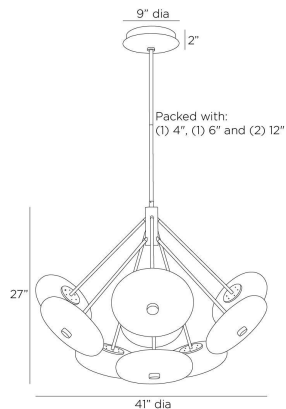

ARTERIOS

HELIOS CHANDELIER

DLC33
Frosted, Glass

Like the sun surrounded by the planets, discs of frosted glass orbit around a fixture of antique brass-plated steel. This linear style has a knurled texture on each finial for further visual intrigue. Nine integrated LED lights. Certified for damp locations and intended for interior use.

APPEARANCE

Materials	Glass, Steel
Finishes	Frosted, Antique Brass
Finish Will Vary	No
Top Coat/Sealant	Yes

DIMENSIONS

Overall	Dia: 41.0 in x H: 33 in
Canopy	Dia: 9.0 in x H: 2 in
Chandelier	Dia: 41.0 in x H: 27 in
Overall Hanging Height as Sold (in)	63 in - 33 in

WIRING

Wire Rating	Damp
Cord	10 FT, Black/White, SVT
Socket	9, Integrated LED
Maximum Wattage	36.0
Voltage	110-120 V
LED Color Temperature	2700K
LED Compatible Dimmer	Non-Dimmable
LED CRI	90+
LED Lifespan (Hours)	30,000
Spare Driver Included	No

CERTIFICATIONS & COMPLIANCY

Certifications	Mexico, United States, Canada
Compliance	RoHS, UL/ETL

SHIPPING

Shipping Requirements	Truck Ship
Product Weight	35.8 lbs
Gross Weight 1	50.0 lbs
Shipping Box 1	W: 29.72 in x D: 33.66 in x H: 35.24 in

CONTRACT

Contract Suitability	Contract Suitable As Is

SLOPE CEILING COMPATIBILITY

Sloped Ceiling Compatible	No, is not compatible

COMPONENTS

Pipe or Chain Included	(1) 4", (1) 6", (2) 12" Pipes

ADDITIONAL PARTS AVAILABLE

PIPE-504	(1) 4", (1) 6", (1) 12"

REPLACEMENT PARTS

DS60W12