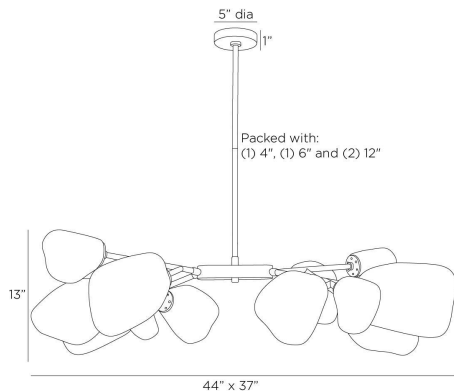

ARTERIO RS

GROZNY CHANDELIER

DLC34
Swirl, Glass

Billowing, modern frosted glass rounded cubes lend an organic feeling to our impactful chandelier. Each irregular shade differs slightly, giving this sculptural fixture a unique presence. Suspended from a branched form of English bronze-plated steel with matching pipe. Certified for damp locations and intended for interior use.

APPEARANCE

Materials	Glass, Steel
Finishes	Swirl, English Bronze
Finish Will Vary	No
Top Coat/Sealant	Yes

DIMENSIONS

Overall	W: 44 in x D: 37 in x H: 16 in
Canopy	Dia: 5.0 in x H: 1 in
Chandelier	W: 44 in x D: 37 in x H: 13 in
Overall Hanging Height as Sold (in)	16 in - 48 in

WIRING

Wire Rating	Damp
Cord	10 FT, Black/White, SVT
Socket	12, Type B - E12
Suggested Bulb Type	T6
Maximum Wattage	40.0
Voltage	110-120 V

CERTIFICATIONS & COMPLIANCY

Certifications	Middle East, European Union, United Kingdom, Australia, Mexico, United States, Canada
Compliance	RoHS, UL/ETL, CB

SHIPPING

Product Weight	32.5 lbs
Gross Weight 1	40.5 lbs
Shipping Box 1	W: 13.19 in x D: 34.05 in x H: 38.0 in

CONTRACT

Contract Suitability	Contract Suitable As Is
----------------------	-------------------------