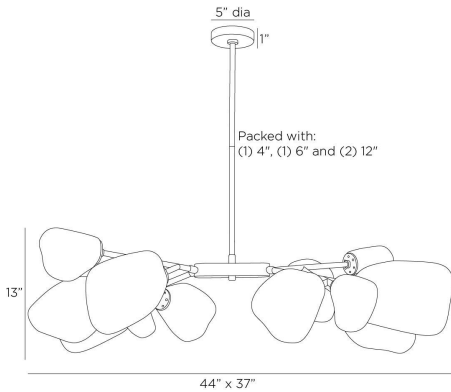

ARTERIO RS

GROZNY CHANDELIER

DLC34
Swirl, Glass

Billowing, modern frosted glass rounded cubes lend an organic feeling to our impactful chandelier. Each irregular shade differs slightly, giving this sculptural fixture a unique presence. Suspended from a branched form of English bronze-plated steel with matching pipe. Certified for damp locations and intended for interior use.

APPEARANCE

Materials	Glass, Steel
Finishes	Swirl, English Bronze
Finish Will Vary	No
Top Coat/Sealant	Yes

DIMENSIONS

Overall	W: 44 in x D: 37 in x H: 16 in
Canopy	Dia: 5.0 in x H: 1 in
Chandelier	W: 44 in x D: 37 in x H: 13 in
Overall Hanging Height as Sold (in)	16 in - 48 in

WIRING

Wire Rating	Damp
Cord	10 FT, Black/White, SVT
Socket	12, Type B - E12
Suggested Bulb Type	T6
Maximum Wattage	40.0
Voltage	110-120 V

CERTIFICATIONS & COMPLIANCY

Certifications	Middle East, European Union, United Kingdom, Australia, Mexico, United States, Canada
Compliance	RoHS, UL/ETL, CB

SHIPPING

Product Weight	32.5 lbs
Gross Weight 1	40.5 lbs
Shipping Box 1	W: 13.19 in x D: 34.05 in x H: 38.0 in

CONTRACT

Contract Suitability	Contract Suitable As Is
----------------------	-------------------------