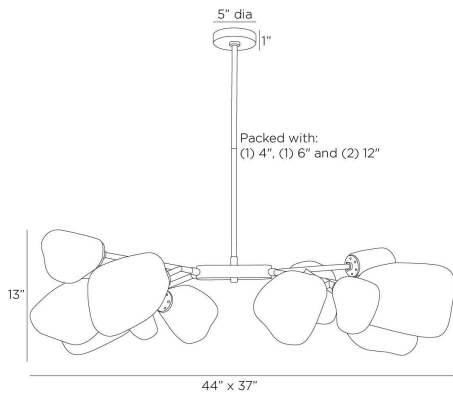

ARTERIO RS

GROZNY CHANDELIER

DLC34
Swirl, Glass

Billowing, modern frosted glass rounded cubes lend an organic feeling to our impactful chandelier. Each irregular shade differs slightly, giving this sculptural fixture a unique presence. Suspended from a branched form of English bronze-plated steel with matching pipe. Certified for damp locations and intended for interior use.

APPEARANCE

Materials	Glass, Steel
Finishes	Swirl, English Bronze
Finish Will Vary	No
Top Coat/Sealant	Yes

DIMENSIONS

Overall	W: 44 in x D: 37 in x H: 16 in
Canopy	Dia: 5.0 in x H: 1 in
Chandelier	W: 44 in x D: 37 in x H: 13 in
Overall Hanging Height as Sold (in)	48 in - 16 in

WIRING

Wire Rating	Damp
Cord	10 FT, Black/White, SVT
Socket	12, Type B - E12
Suggested Bulb Type	T6
Maximum Wattage	40.0
Voltage	110-120 V

CERTIFICATIONS & COMPLIANCY

Certifications	Middle East, European Union, United Kingdom, Australia, Mexico, United States, Canada
Compliance	RoHS, UL/ETL, CB

SHIPPING

Product Weight	32.5 lbs
Gross Weight 1	40.5 lbs
Shipping Box 1	W: 13.19 in x D: 34.05 in x H: 38.0 in

CONTRACT

Contract Suitability	Contract Suitable As Is
----------------------	-------------------------