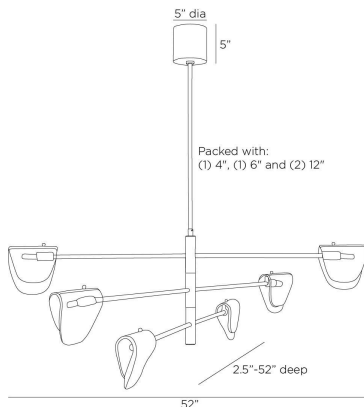

ARTERIO S

HOCKLESS CHANDELIER

DLC35
Clear, Glass

Like a modernist mobile, the arms of the Hockless pivot for optimal illumination. Inspired by balanced sculptures, every antique brass-plated steel arm ends in hand-folded shades of clear, seedy glass. Featuring an elegant center column of walnut wood and antique brass plate suspension pipe. Certified for damp locations and intended for interior use. Finish will vary.

APPEARANCE

Materials	Glass, Steel, Wood
Finishes	Clear, Antique Brass, Walnut
Finish Will Vary	Yes
Top Coat/Sealant	Yes

DIMENSIONS

Overall	H: 25.5 in
Overall Adjustable	W: 2.5-52 in x D: 2.5-52 in
Canopy	Dia: 5.0 in x H: 5 in
Chandelier	H: 16.5 in
Overall Hanging Height as Sold (in)	55.5 in - 25.5 in

SHIPPING

Product Weight	19.8 lbs
Gross Weight 1	26.5 lbs
Shipping Box 1	W: 46.85 in x D: 9.65 in x H: 21.45 in

CONTRACT

Contract Suitability	Contract Suitable As Is
----------------------	-------------------------

ADDITIONAL PARTS AVAILABLE

PIPE-504	(1) 4", (1) 6", (1) 12"
----------	-------------------------

REPLACEMENT PARTS

DLC35GLS