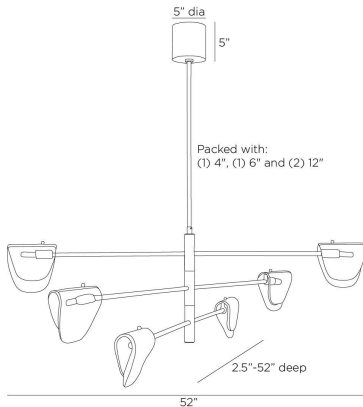

ARTERIO S

HOCKLESS CHANDELIER

DLC35
Clear, Glass

Like a modernist mobile, the arms of the Hockless pivot for optimal illumination. Inspired by balanced sculptures, every antique brass-plated steel arm ends in hand-folded shades of clear, seedy glass. Featuring an elegant center column of walnut wood and antique brass plate suspension pipe. Certified for damp locations and intended for interior use. Finish will vary.

APPEARANCE

Materials	Glass, Steel, Wood
Finishes	Clear, Antique Brass, Walnut
Finish Will Vary	Yes
Top Coat/Sealant	Yes

DIMENSIONS

Overall	H: 25.5 in
Overall Adjustable	W: 2.5-52 in x D: 2.5-52 in
Canopy	Dia: 5.0 in x H: 5 in
Chandelier	H: 16.5 in
Overall Hanging Height as Sold (in)	25.5 in - 55.5 in

SHIPPING

Product Weight	19.8 lbs
Gross Weight 1	26.5 lbs
Shipping Box 1	W: 46.85 in x D: 9.65 in x H: 21.45 in

CONTRACT

Contract Suitability	Contract Suitable As Is
----------------------	-------------------------

ADDITIONAL PARTS AVAILABLE

PIPE-504	(1) 4", (1) 6", (1) 12"
----------	-------------------------

REPLACEMENT PARTS

DLC35GLS