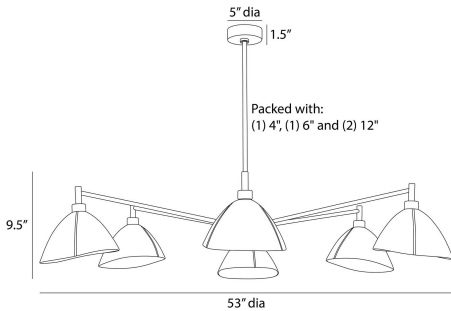

ARTERIOS

INLET CHANDELIER

DLC36
Ivory, Faux Shagreen Leather

Faux shagreen leather is carefully shaped and stitched to form the shades of the Inlet. Embossed with a shagreen stingray texture, the ivory domes suspend from a linear arm of English bronze steel. A leather cap centers the base of this dynamic style. A dramatic accessory, this style can also be complemented by the matching Inlet sconce. Finish will vary. Certified for damp locations and intended for interior use.

APPEARANCE

Materials	Faux Shagreen Leather, Steel
Finishes	Ivory, English Bronze
Finish Will Vary	Yes
Top Coat/Sealant	No

DIMENSIONS

Overall	Dia: 53.0 in x H: 14 in
Shade	Dia: 10.0 in x H: 6 in
Canopy	Dia: 5.0 in x H: 1.5 in
Chandelier	Dia: 53.0 in x H: 9.5 in
Overall Hanging Height as Sold (in)	46.5 in - 14 in

WIRING

Wire Rating	Damp
Cord	10 FT, Black/White, SVT
Socket	6, Type A - E26
Suggested Bulb Type	G16.5
Maximum Wattage	8.0
Voltage	110-120 V

CERTIFICATIONS & COMPLIANCY

Certifications	Middle East, European Union, United Kingdom, Mexico, United States, Canada
Compliance	RoHS, UL/ETL, CB

SHIPPING

Product Weight	15.7 lbs
Gross Weight 1	25.93 lbs
Shipping Box 1	W: 45.86 in x D: 47.83 in x H: 9.84 in

CONTRACT

Contract Suitability	Contract Suitable As Is

SLOPE CEILING COMPATIBILITY

Sloped Ceiling Compatible	No, is not compatible

COMPONENTS

Pipe or Chain Included	(1) 4", (1) 6", (2) 12" Pipes

ADDITIONAL PARTS AVAILABLE

PIPE-488	(1) 4", (1) 6", (1) 12"

REPLACEMENT PARTS

PIPE-488