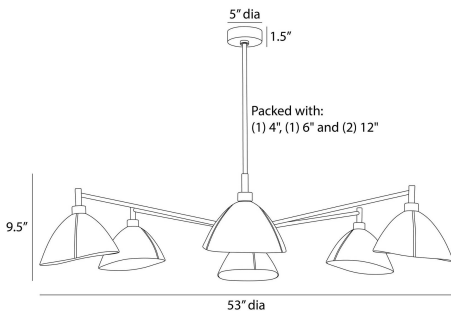

ARTERIOS

INLET CHANDELIER

DLC36
Ivory, Faux Shagreen Leather

Faux shagreen leather is carefully shaped and stitched to form the shades of the Inlet. Embossed with a shagreen stingray texture, the ivory domes suspend from a linear arm of English bronze steel. A leather cap centers the base of this dynamic style. A dramatic accessory, this style can also be complemented by the matching Inlet sconce. Finish will vary. Certified for damp locations and intended for interior use.

APPEARANCE

Materials	Faux Shagreen Leather, Steel
Finishes	Ivory, English Bronze
Finish Will Vary	Yes
Top Coat/Sealant	No

DIMENSIONS

Overall	Dia: 53.0 in x H: 14 in
Shade	Dia: 10.0 in x H: 6 in
Canopy	Dia: 5.0 in x H: 1.5 in
Chandelier	Dia: 53.0 in x H: 9.5 in
Overall Hanging Height as Sold (in)	14 in - 46.5 in

WIRING

Wire Rating	Damp
Cord	10 FT, Black/White, SVT
Socket	6, Type A - E26
Suggested Bulb Type	G16.5
Maximum Wattage	8.0
Voltage	110-120 V

CERTIFICATIONS & COMPLIANCY

Certifications	Middle East, European Union, United Kingdom, Mexico, United States, Canada
Compliance	RoHS, UL/ETL, CB

SHIPPING

Product Weight	15.7 lbs
Gross Weight 1	25.93 lbs
Shipping Box 1	W: 45.86 in x D: 47.83 in x H: 9.84 in

CONTRACT

Contract Suitability	Contract Suitable As Is

SLOPE CEILING COMPATIBILITY

Sloped Ceiling Compatible	No, is not compatible

COMPONENTS

Pipe or Chain Included	(1) 4", (1) 6", (2) 12" Pipes

ADDITIONAL PARTS AVAILABLE

PIPE-488	(1) 4", (1) 6", (1) 12"

REPLACEMENT PARTS

PIPE-488