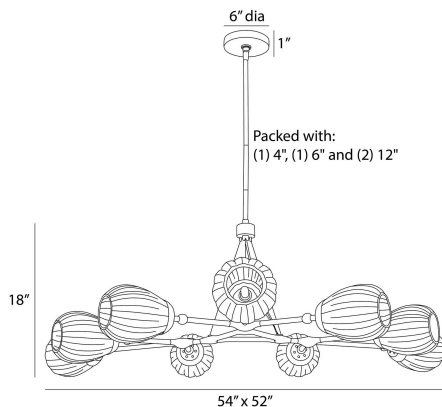

# ARTERIO RS

## SMYTH ROUND CHANDELIER

DLC38  
Smoke Luster, Glass

This new take on our Smyth chandelier's form updates its linear and angular silhouette into a fresh, rounded shape to divert light throughout space. The smoke luster glass globes feature fluted details, which add to the vintage-inspired look. Its antique brass-plated steel structure is suspended from aircraft wire, and the branching look is centered with a triangular form for eye-catching impact. Certified for damp locations and intended for interior use.

### DIMENSIONS

Overall	W: 54 in x D: 52 in x H: 23.5 in
Canopy	Dia: 6.0 in x H: 1 in
Chandelier	W: 54 in x D: 52 in x H: 18.5 in
Overall Hanging Height as Sold (in)	57.5 in - 23.5 in