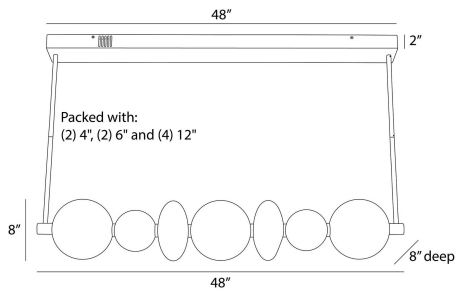

ARTERIOS

RAPHAEL LINEAR CHANDELIER

DLC39
Opal, Glass

The Raphael chandelier strikes a refined balance between organic and contemporary design. Totemic shapes of opal glass are strung like beads along a white acrylic diffuser and anchored to a linear framework of antique brass-plated steel. Certified for damp locations and intended for interior use.

APPEARANCE

Materials	Glass, Steel, Acrylic
Finishes	Opal, Antique Brass, White
Finish Will Vary	No
Top Coat/Sealant	Yes

DIMENSIONS

Overall	W: 48 in x D: 8 in x H: 16 in
Canopy	H: 2 in
Chandelier	W: 48 in x D: 8 in x H: 8 in
Overall Hanging Height as Sold (in)	44 in - 16 in

WIRING

Wire Rating	Damp
Cord	10 FT, Black/White, SVT
Socket	1, Integrated LED
Maximum Wattage	18.0
Voltage	110-120 V
LED Color Temperature	3000K
LED Compatible Dimmer	0-10 V Dimmer
LED CRI	90+
LED Lifespan (Hours)	20,000
LED Lumens	1,575LM
Spare Driver Included	No

CERTIFICATIONS & COMPLIANCY

Compliance	RoHS

SHIPPING

Product Weight	23.1 lbs
Gross Weight 1	28.6 lbs
Shipping Box 1	W: 16.3 in x D: 55.7 in x H: 12.6 in

CONTRACT

Contract Suitability	Contract Suitable As Is

SLOPE CEILING COMPATIBILITY

Sloped Ceiling Compatible	No, is not compatible

COMPONENTS

Pipe or Chain Included	(2) 4", (2) 6", (4) 12"

ADDITIONAL PARTS AVAILABLE

PIPE-513	(1) 4", (1) 6", (1) 12"

REPLACEMENT PARTS

DS60W24