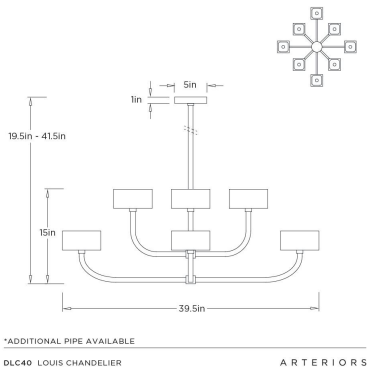

ARTERIOS

LOUIS CHANDELIER

DLC40
English Bronze, Steel

Art Deco's bold geometric forms and elongated figures inform our smoke etched glass chandelier. Eight suspended glass shades extend from a mount of English bronze-plated steel. The sculptural form and cast texture amplify the glow within each frosted interior, creating a shimmering effect. Suspended from a matching pipe and canopy, it makes a striking statement above a table. Certified for damp locations and intended for interior use. Finish will vary.

APPEARANCE

Materials	Steel, Glass
Finishes	English Bronze, Frosted Smoke
Finish Will Vary	Yes
Top Coat/Sealant	Yes

DIMENSIONS

Overall	Dia: 39.5 in x H: 19.5 in
Canopy	Dia: 5.0 in x H: 1 in
Chandelier	Dia: 40.0 in x H: 15 in
Overall Hanging Height as Sold (in)	45.5 in - 19.5 in

SHIPPING

Shipping Requirements	Truck Ship
Product Weight	37.0 lbs
Gross Weight 1	49.0 lbs
Shipping Box 1	W: 17.0 in x D: 29.0 in x H: 29.0 in

CONTRACT

Contract Suitability	Contract Suitable As Is
----------------------	-------------------------

REPLACEMENT PARTS

DLC40GLS