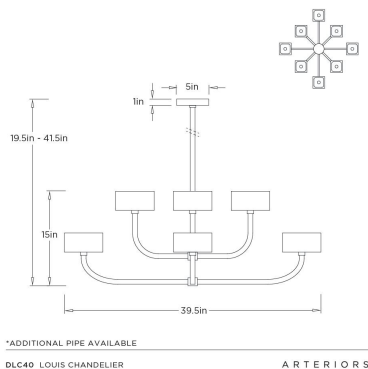

ARTERIOS

LOUIS CHANDELIER

DLC40
English Bronze, Steel

Art Deco's bold geometric forms and elongated figures inform our smoke etched glass chandelier. Eight suspended glass shades extend from a mount of English bronze-plated steel. The sculptural form and cast texture amplify the glow within each frosted interior, creating a shimmering effect. Suspended from a matching pipe and canopy, it makes a striking statement above a table. Certified for damp locations and intended for interior use. Finish will vary.

APPEARANCE

Materials	Steel, Glass
Finishes	English Bronze, Frosted Smoke
Finish Will Vary	Yes
Top Coat/Sealant	Yes

DIMENSIONS

Overall	Dia: 39.5 in x H: 19.5 in
Canopy	Dia: 5.0 in x H: 1 in
Chandelier	Dia: 40.0 in x H: 15 in
Overall Hanging Height as Sold (in)	19.5 in - 45.5 in

WIRING

Wire Rating	Damp
Cord	10 FT, Clear/Silver, SVT
Socket	8, Type B - E12
Suggested Bulb Type	G12
Maximum Wattage	40.0
Voltage	110-120 V

CERTIFICATIONS & COMPLIANCY

Certifications	Mexico, United States, Canada
Compliance	RoHS, UL/ETL

SHIPPING

Shipping Requirements	Truck Ship
Product Weight	37.0 lbs
Gross Weight 1	49.0 lbs
Shipping Box 1	W: 17.0 in x D: 29.0 in x H: 29.0 in

CONTRACT

Contract Suitability	Contract Suitable As Is

SLOPE CEILING COMPATIBILITY

Sloped Ceiling Compatible	No, is not compatible

ADDITIONAL PARTS AVAILABLE

PIPE-618	(1) 3", (1) 6", (1) 12"

REPLACEMENT PARTS

DLC40GLS