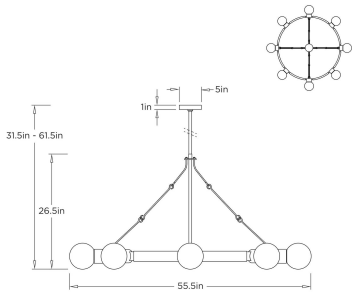

ARTERIOS

LIBERTY CHANDELIER

*ADDITIONAL PIPE AVAILABLE
DLC42 LIBERTY CHANDELIER   ARTERIOS