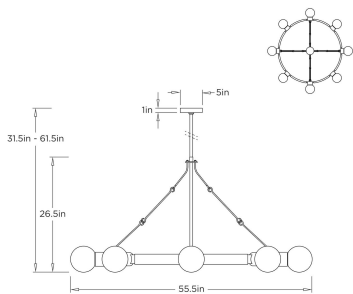

ARTERIOS

LIBERTY CHANDELIER

*ADDITIONAL PIPE AVAILABLE
DLC42 LIBERTY CHANDELIER ARTERIOS