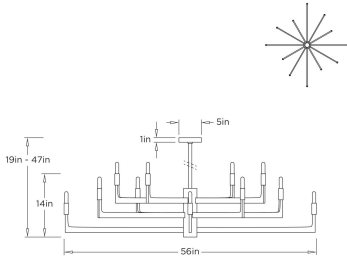

ARTERIOS

GRIFF LARGE CHANDELIER

ARTERIOS