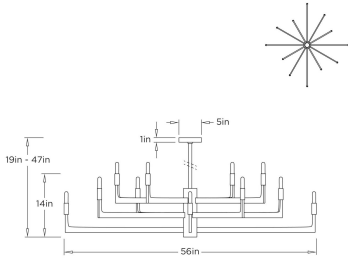

ARTERIOS

GRIFF LARGE CHANDELIER

*ADDITIONAL PIPE AVAILABLE

DLC44 GRIFF LARGE CHANDELIER

ARTERIOS

DLC44
English Bronze, Iron

Designed to be oversized, this chandelier's slender profile is composed of chattered iron, which has been finished in English bronze. A focal point for any modern setting, it is ideally sized for larger living spaces or bedrooms. Certified for damp locations and intended for interior use. Finish will vary.

APPEARANCE

Materials	Iron
Finishes	English Bronze
Finish Will Vary	Yes
Top Coat/Sealant	Yes

DIMENSIONS

Overall	Dia: 56.0 in x H: 19 in
Canopy	Dia: 5.0 in x H: 1 in
Chandelier	Dia: 56.0 in x H: 14 in
Overall Hanging Height as Sold (in)	47 in - 19 in

WIRING

Wire Rating	Damp
Cord	10 FT, Clear/Silver, SVT
Socket	12, Type B - E12
Suggested Bulb Type	T6
Maximum Wattage	60.0
Voltage	110-120 V

CERTIFICATIONS & COMPLIANCY

Certifications	Middle East, European Union, United Kingdom, Mexico, United States, Canada
Compliance	RoHS, UL/ETL, CB